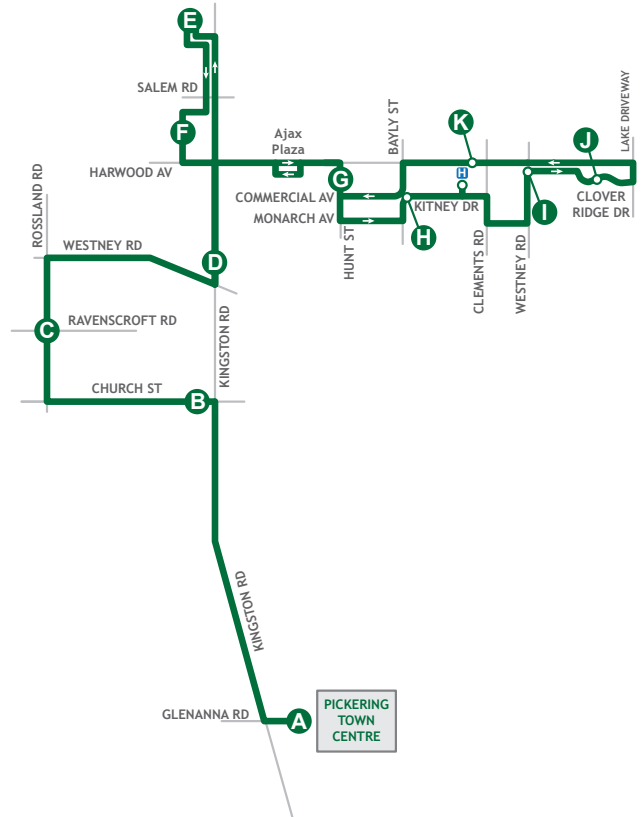

Ajax Community Route

Effective April 8, 2019