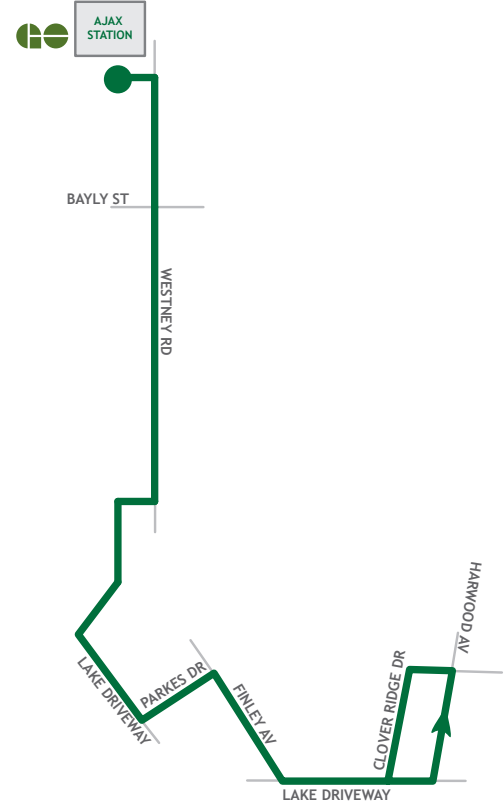

ROUTE 226

Westney South

Monday - Friday				
South to Harwood				
Route / Branch	Ajax Station Depart Stop # 2569	Westney & Bayly Stop # 2270	Parke & Varley Stop # 3077	Clover Ridge & Pittman Arrive Stop # 2059
226	06:10	06:13	06:18	06:23
226	06:40	06:43	06:48	06:53
226	07:10	07:13	07:18	07:23
226	07:40	07:43	07:48	07:53
226	08:10	08:13	08:18	08:23
226	08:37	08:40	08:45	08:50
226	09:05	09:08	09:13	09:18
226	09:35	09:38	09:43	09:48
226	10:05	10:08	10:13	10:18
226	10:35	10:38	10:43	10:48
226	11:05	11:08	11:13	11:18
226	11:35	11:38	11:43	11:48
226	12:05	12:08	12:13	12:18
226	12:35	12:38	12:43	12:48
226	13:05	13:08	13:13	13:18
226	13:35	13:38	13:43	13:48
226	14:05	14:08	14:13	14:18
226	14:35	14:38	14:43	14:48
226	15:05	15:08	15:13	15:18
226	15:35	15:38	15:43	15:48
226	16:05	16:08	16:13	16:18
226	16:40	16:43	16:48	16:53
226	17:15	17:18	17:23	17:28
226	17:45	17:48	17:53	17:58
226	18:18	18:21	18:26	18:31
226	18:45	18:48	18:53	18:58
226	19:10	19:13	19:18	19:23
226	19:35	19:38	19:43	19:48

Sunday				
South to Harwood				
Route / Branch	Ajax Station Depart Stop # 2569	Westney & Bayly Stop # 2270	Parke & Varley Stop # 3077	Clover Ridge & Pittman Arrive Stop # 2059
226	08:35	08:38	08:43	08:48
226	09:35	09:38	09:43	09:48
226	10:35	10:38	10:43	10:48
226	11:35	11:38	11:43	11:48
226	12:35	12:38	12:43	12:48
226	13:35	13:38	13:43	13:48
226	14:35	14:38	14:43	14:48
226	15:35	15:38	15:43	15:48
226	16:35	16:38	16:43	16:48
226	17:35	17:38	17:43	17:48
226	18:35	18:38	18:43	18:48
226	19:35	19:38	19:43	19:48