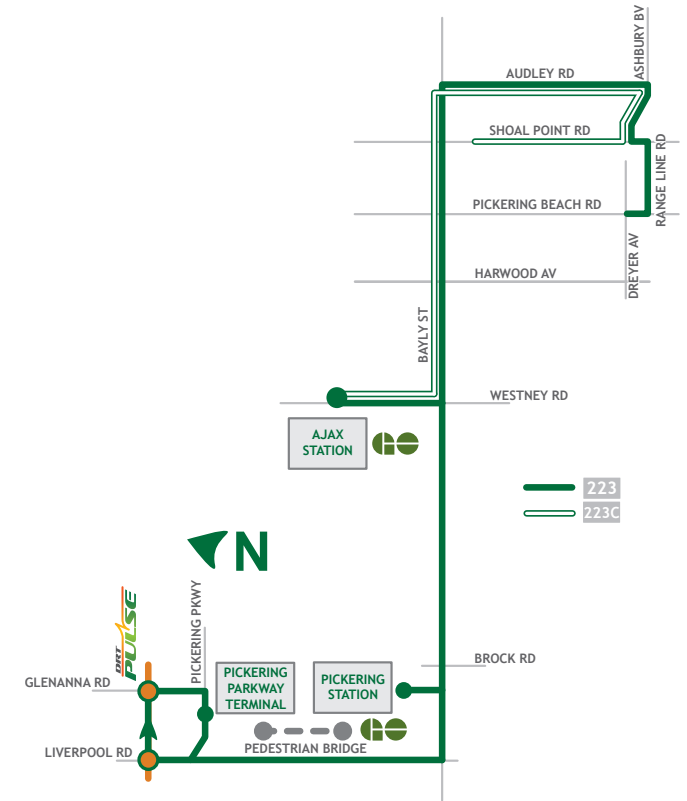

Effective April 8, 2019