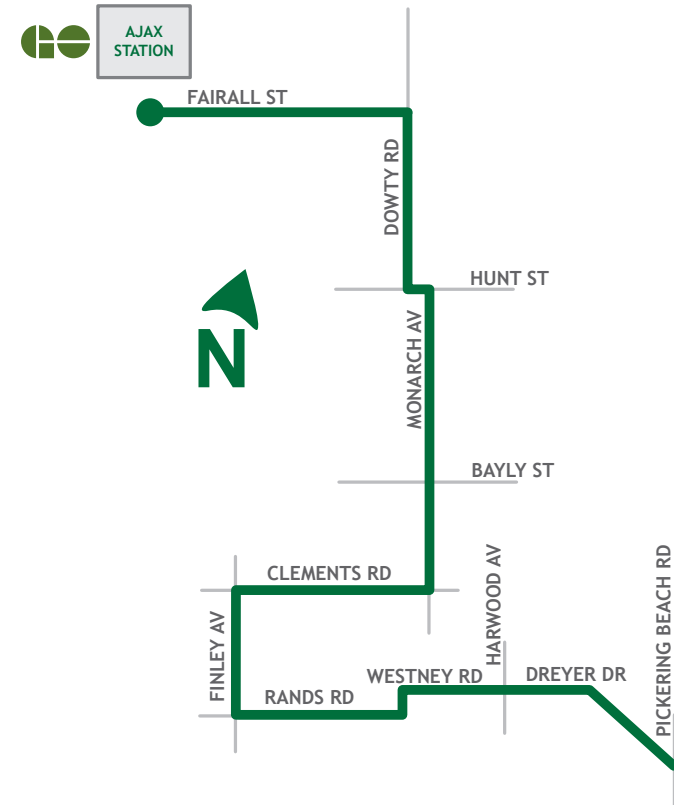

Mobile Apps

DRT provides its service schedules to The Regional Municipality of Durham's Open Data Program. Various third-party transit apps using this data are available on the App Store and Google Play.