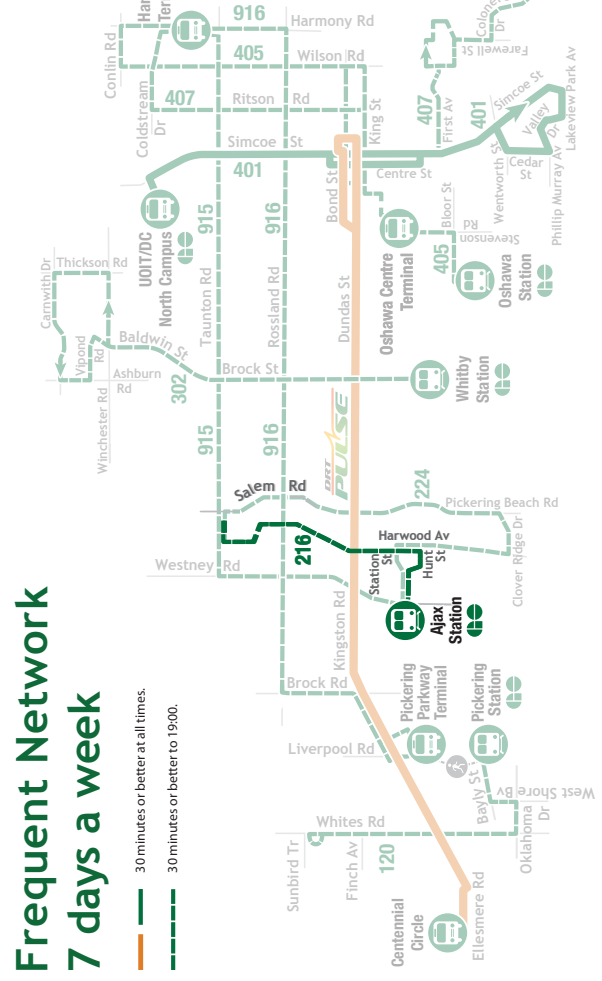

Sunday													
North to Taunton							South to Ajax Station						
Route / Branch	Ajax Station Depart Stop # 2569	Hunt & Harwood Stop # 2335	Harwood & Kingston Stop # 2158	Harwood & Rossland Stop # 2164	Harwood & Taunton Stop # 93140	Salem & Dunwell Crescent Arrive Stop # 93138	Route / Branch	Salem & Elliottglen Drive Depart Stop # 93137	Harwood & Taunton Stop # 93139	Harwood & Rossland Stop # 2144	Harwood & Kingston Stop # 2151	Hunt & Harwood Stop # 91000	Ajax Station Arrive Stop # 2569
216							216						
216	08:10	08:15	08:20	08:23	08:27	08:29	216	07:37	07:40	07:43	07:48	07:52	07:57
216	08:40	08:45	08:50	08:53	08:57	08:59	216	08:07	08:10	08:13	08:18	08:22	08:27
216	09:10	09:15	09:20	09:23	09:27	09:29	216	08:37	08:40	08:43	08:48	08:52	08:57
216	09:40	09:45	09:50	09:53	09:57	09:59	216	09:07	09:10	09:13	09:18	09:22	09:27
216	10:10	10:15	10:20	10:23	10:27	10:29	216	09:37	09:40	09:43	09:48	09:52	09:57
216	10:40	10:45	10:50	10:53	10:57	10:59	216	10:07	10:10	10:13	10:18	10:22	10:27
216	11:10	11:15	11:20	11:23	11:27	11:29	216	10:37	10:40	10:43	10:48	10:52	10:57
Every 30 Minutes							Every 30 Minutes						
216	17:40	17:45	17:50	17:53	17:57	17:59	216	16:37	16:40	16:43	16:48	16:52	16:57
216	18:10	18:15	18:20	18:23	18:27	18:29	216	17:07	17:10	17:13	17:18	17:22	17:27
216	18:40	18:45	18:50	18:53	18:57	18:59	216	17:37	17:40	17:43	17:48	17:52	17:57
216	19:10	19:15	19:20	19:23	19:27	19:29	216	18:07	18:10	18:13	18:18	18:22	18:27
216	20:10	20:15	20:20	20:23	20:27	20:29	216	18:37	18:40	18:43	18:48	18:52	18:57
216	21:10	21:15	21:20	21:23	21:27	21:29	216	19:37	19:40	19:43	19:48	19:52	19:57
216	22:10	22:15	22:20	22:23	22:27	-	216	20:35	20:38	20:41	20:46	20:50	20:55