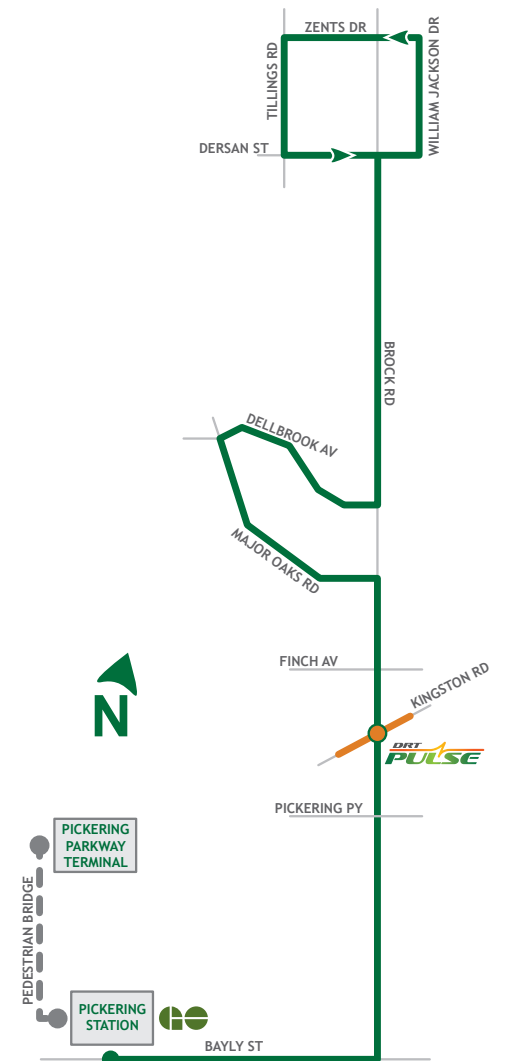

Mobile Apps

DRT provides its service schedules to The Regional Municipality of Durham's Open Data Program. Various third-party transit apps using this data are available on the App Store and Google Play.