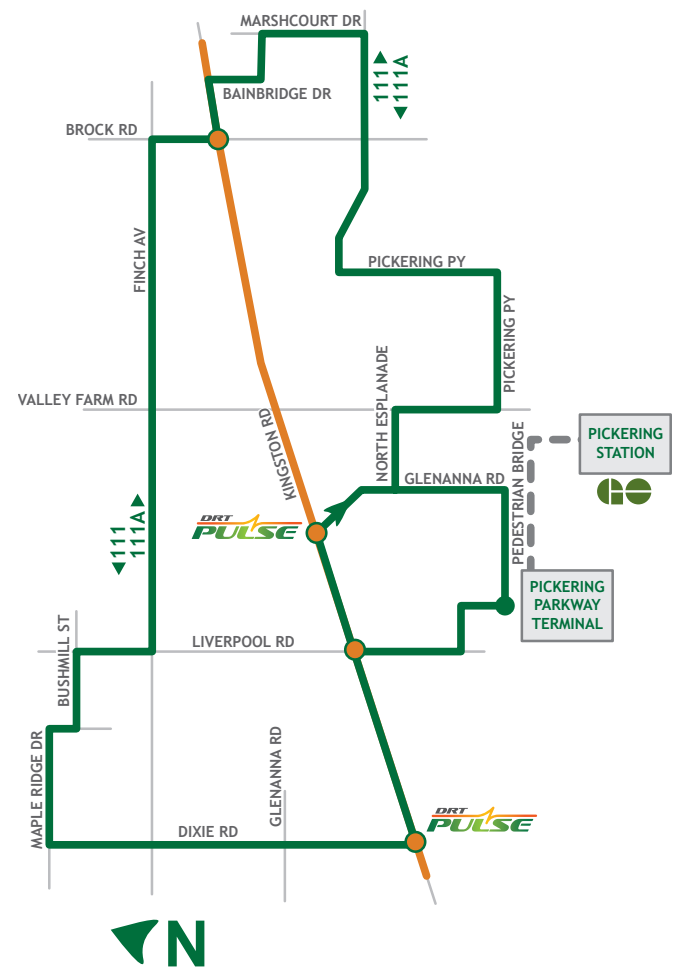

Effective April 8, 2019

Monday - Friday						
To Pickering Parkway Term. Counter Clockwise						
Route / Branch	Pickering Parkway Terminal Depart	Glenanna & The Esplanade North	Brock Road & Kingston	Finch & Forest Park	Dixie & Kingston	Pickering Parkway Terminal Arrive
Stop # 93112	Stop # 93260	Stop # 1724	Stop # 1867	Stop # 1979	Stop # 93112	
111						
111	-	-	-	05:55	06:03	06:09
111	06:10	06:13	06:21	06:26	06:34	06:40
111	06:40	06:43	06:51	06:56	07:04	07:10
111	07:15	07:18	07:26	07:31	07:39	07:45
111	07:45	07:48	07:56	08:01	08:09	08:15
111	08:15	08:18	08:26	08:31	08:39	08:45
111	08:45	08:48	08:56	09:01	09:09	09:15
111	09:45	09:48	09:56	10:01	10:09	10:15
111	10:45	10:48	10:56	11:01	11:09	11:15
111	11:45	11:48	11:56	12:01	12:09	12:15
111	12:45	12:48	12:56	13:01	13:09	13:15
111	13:45	13:48	13:56	14:01	14:09	14:15
111	14:45	14:48	14:56	15:01	15:09	15:15
111	15:45	15:48	15:56	16:01	16:09	16:15
111	16:15	16:19	16:28	16:33	16:40	16:48
111	16:36	16:40	16:49	16:54	17:01	17:09
111	17:10	17:14	17:23	17:28	17:35	17:43
111	17:40	17:44	17:53	17:58	18:05	18:13
111	18:15	18:19	18:28	18:33	18:40	18:48
111	18:40	18:44	18:53	18:58	19:05	19:13
111	19:05	19:09	19:18	19:23	19:30	19:38
111	19:35	19:38	19:46	19:51	19:59	20:05
181	23:05					
181	00:05	Late Night Shuttle				
181	01:05					