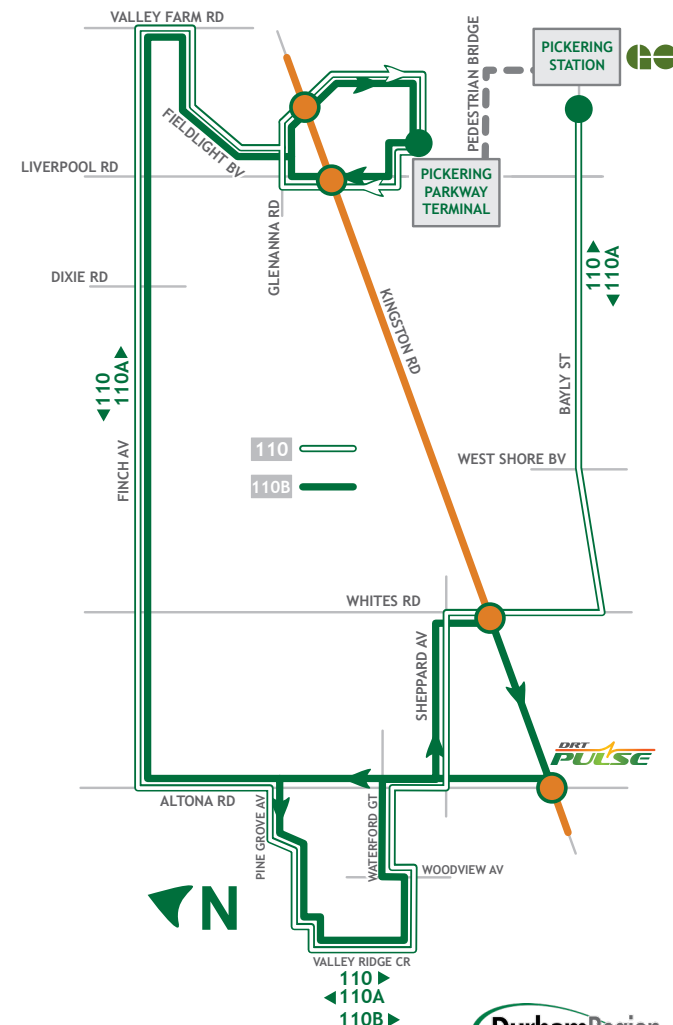

Finch West

Effective April 8, 2019

ROUTE 110

Finch West

Monday - Friday

West to Pickering Station 110 Whites & Kingston 110B					
Route / Branch	Pickering Parkway Terminal Depart	Finch & Whites	Pine Grove & Altona	Whites & Kingston	Pickering Station Arrive
110	-	-	05:56	06:08	06:14
110	-	-	06:26	06:38	06:44
110	06:39	06:51	06:56	07:08	07:14
110	07:09	07:21	07:26	07:38	07:44
110	07:39	07:51	07:56	08:08	08:14
110	07:55	08:07	08:12	08:24	08:30
110B	08:35	08:47	08:51	09:02	-
110B	09:05	09:17	09:21	09:32	-
110B	09:35	09:47	09:51	10:02	-
110B	Every 30 Minutes				
110B	14:35	14:47	14:51	15:02	-
110B	15:05	15:17	15:21	15:32	-
110	15:30	15:42	15:47	15:59	16:05
110	16:00	16:12	16:17	16:29	16:35
110	16:27	16:39	16:44	16:56	17:02
110	16:57	17:09	17:14	17:26	17:32
110	17:27	17:39	17:44	17:56	18:02
110	17:56	18:09	18:13	18:25	18:32
110	18:26	18:39	18:43	18:55	19:02
110B	19:05	19:17	19:21	19:32	-
110B	19:40	19:52	19:56	20:07	-
110B	20:05	20:17	20:21	20:32	-
110B	21:05	21:17	21:21	21:32	-
110B	22:05	22:17	22:21	22:32	-

East to Pickering Parkway Terminal					
Route / Branch	Pickering Station Depart	Whites & Kingston Depart	Altona & Pine Grove	Finch & Whites	Pickering Parkway Terminal Arrive
110B	-	07:32	07:40	07:44	07:55
110B	-	08:32	08:40	08:44	08:55
110B	-	09:32	09:40	09:44	09:55
110B	-	10:32	10:40	10:44	10:55
110B	-	11:32	11:40	11:44	11:55
110B	-	12:32	12:40	12:44	12:55
110B	-	13:32	13:40	13:44	13:55
110B	-	14:32	14:40	14:44	14:55
110B	-	15:32	15:40	15:44	15:55
110B	-	16:32	16:40	16:44	16:55
110B	-	17:32	17:40	17:44	17:55
110B	-	18:32	18:40	18:44	18:55
110B	-	19:32	19:39	19:43	19:53
110B	-	20:32	20:39	20:43	20:53