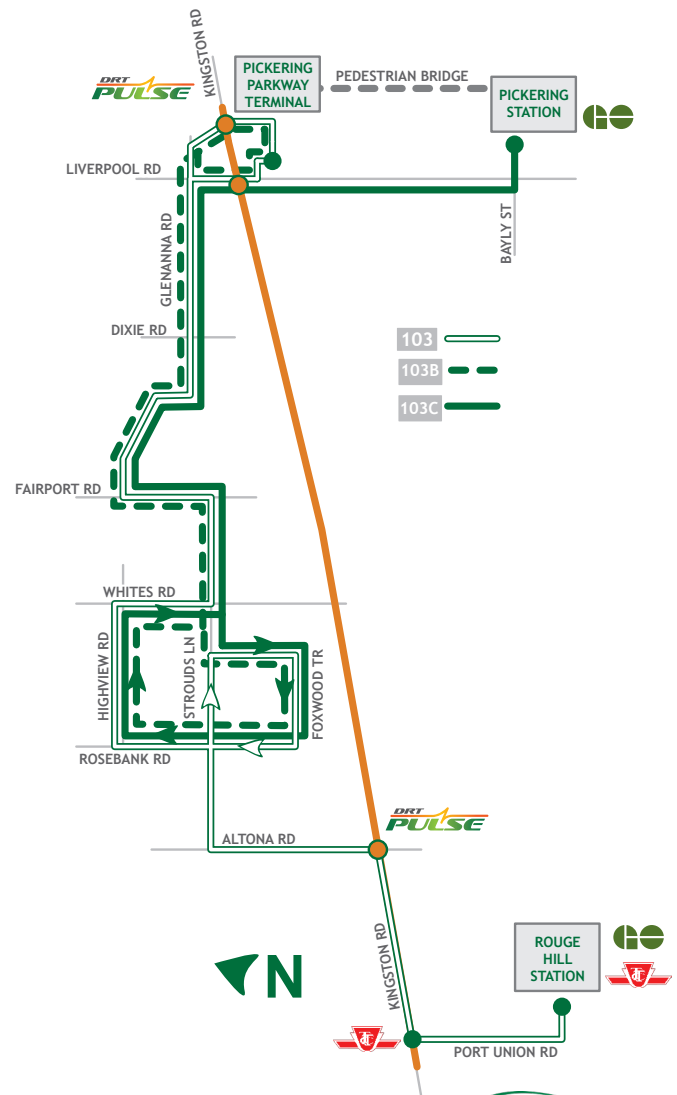

Mobile Apps

DRT provides its service schedules to The Regional Municipality of Durham's Open Data Program. Various third-party transit apps using this data are available on the App Store and Google Play.