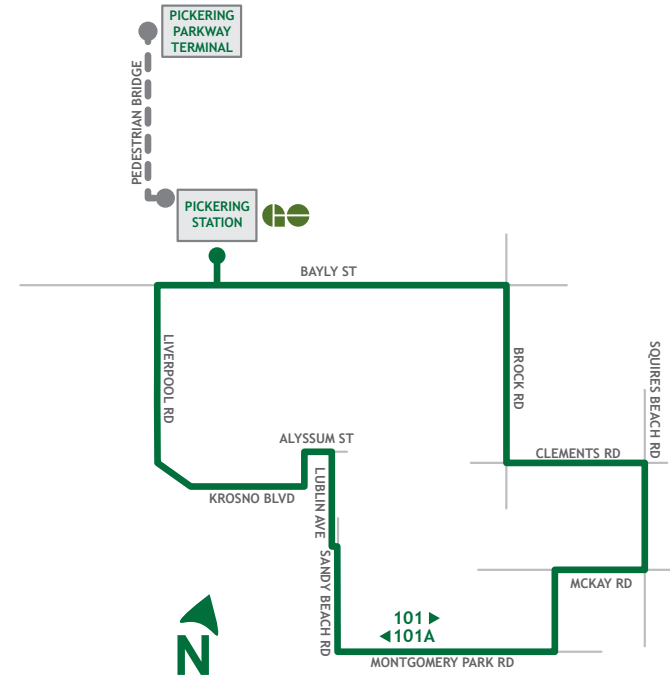

Monday - Friday

To Pickering Station					
Route / Branch	Pickering Station Depart	Squires Beach & Clements	Montgomery Park & OPG Pickering	Krosno & Modlin	Pickering Station Arrive
	Stop # 2549	Stop # 93501	Stop # 93519	Stop # 93512	Stop # 2549
101A					
101A	05:55	06:00	06:05	06:09	06:13
101A	06:27	06:32	06:37	06:41	06:45
101A	07:00	07:05	07:10	07:14	07:18
101A	07:30	07:35	07:40	07:44	07:48
101A	08:00	08:05	08:10	08:14	08:18
101A	08:35	08:40	08:45	08:49	08:53

201902A

Saturday

To Pickering Station					
Route / Branch	Pickering Station Depart	725 Krosno	Montgomery Park & Brock Road	Clements & Brock Road	Pickering Station Arrive
	Stop # 2549	Stop # 1832	Stop # 1707	Stop # 1716	Stop # 2549
101					
101	07:30	07:33	07:39	07:43	07:48
101	08:30	08:33	08:39	08:43	08:48
101	09:30	09:33	09:39	09:43	09:48
101	10:30	10:33	10:39	10:43	10:48
101	11:30	11:33	11:39	11:43	11:48
101	12:30	12:33	12:39	12:43	12:48
101	13:30	13:33	13:39	13:43	13:48
101	14:30	14:33	14:39	14:43	14:48
101	15:30	15:33	15:39	15:43	15:48
101	16:30	16:33	16:39	16:43	16:48
101	17:30	17:33	17:39	17:43	17:48
101	18:30	18:33	18:39	18:43	18:48
101	19:30	19:33	19:39	19:43	19:48
101	20:30	20:33	20:39	20:43	20:48
101	21:30	21:33	21:39	21:43	21:48
181	23:05				
181	00:05	Late Night Shuttle			