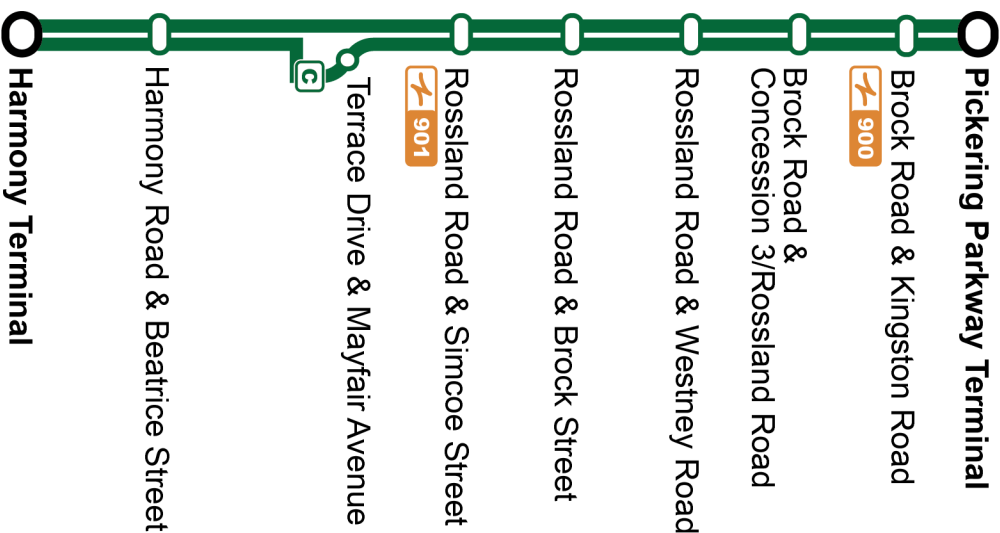

Dashes indicate the stop is not served by a trip. Trip notes are indicated by a letter or symbol and explained at the bottom of each timetable. Schedule times are shown in 24-hour clock. If you require this information in an accessible format, please contact Customer Service at 1-866-247-0055. See durhamregiontransit.com for more information.

Weekday							West
Harmony Terminal Stop #812	Terrace Southbound @ Mayfair Stop #590	Rossland Westbound @ Simcoe Stop #597	Rossland Westbound @ Brock Street Stop #465	Rossland Westbound @ Westney Stop #93143	Brock Road Southbound @ Clearside Stop #93441	Pickering Parkway Terminal Stop #93112	
4:36	—	4:44	4:54	5:05	5:11	5:17	
5:06	—	5:14	5:24	5:35	5:41	5:47	
5:36	—	5:44	5:54	6:05	6:11	6:17	
6:06	—	6:14	6:24	6:35	6:41	6:47	
6:21	—	6:29	6:39	6:50	6:56	7:02	
6:36	—	6:44	6:54	7:05	7:11	7:17	
C 6:47	6:53	6:57	7:08	7:20	7:25	7:32	
7:04	—	7:12	7:23	7:35	7:40	7:47	
7:19	—	7:27	7:38	7:50	7:55	8:02	
7:34	—	7:42	7:53	8:05	8:10	8:17	
C 7:45	7:52	7:56	8:06	8:19	8:25	8:32	
8:02	—	8:11	8:21	8:34	8:40	8:47	
8:17	—	8:26	8:36	8:49	8:55	9:02	
8:32	—	8:41	8:51	9:04	9:10	9:17	
C 8:45	8:52	8:56	9:06	9:19	9:25	9:32	
9:02	—	9:11	9:21	9:34	9:40	9:47	
9:17	—	9:26	9:36	9:49	9:55	10:02	
9:32	—	9:41	9:51	10:04	10:10	10:17	
C 9:41	9:49	9:53	10:05	10:18	10:24	10:32	
9:58	—	10:08	10:20	10:33	10:39	10:47	
10:13	—	10:23	10:35	10:48	10:54	11:02	
10:28	—	10:38	10:50	11:03	11:09	11:17	
C 10:41	10:49	10:53	11:05	11:18	11:24	11:32	
10:58	—	11:08	11:20	11:33	11:39	11:47	
11:13	—	11:23	11:35	11:48	11:54	12:02	
11:28	—	11:38	11:50	12:03	12:09	12:17	
C 11:41	11:49	11:53	12:05	12:18	12:24	12:32	
11:58	—	12:08	12:20	12:33	12:39	12:47	
12:13	—	12:23	12:35	12:48	12:54	13:02	
12:28	—	12:38	12:50	13:03	13:09	13:17	
C 12:41	12:49	12:53	13:05	13:18	13:24	13:32	
12:58	—	13:08	13:20	13:33	13:39	13:47	
13:13	—	13:23	13:35	13:48	13:54	14:02	
13:28	—	13:38	13:50	14:03	14:09	14:17	
C 13:41	13:49	13:53	14:05	14:18	14:24	14:32	