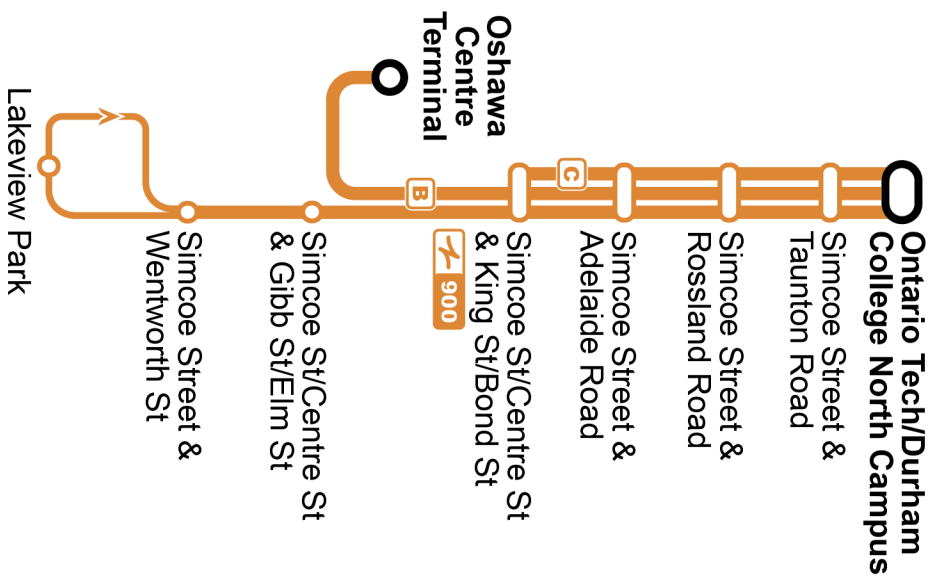

Dashes indicate the stop is not served by a trip. Trip notes are indicated by a letter or symbol and explained at the bottom of each timetable. Schedule times are shown in 24-hour clock. If you require this information in an accessible format, please contact Customer Service at 1-866-247-0055. See durhamregiontransit.com for more information.