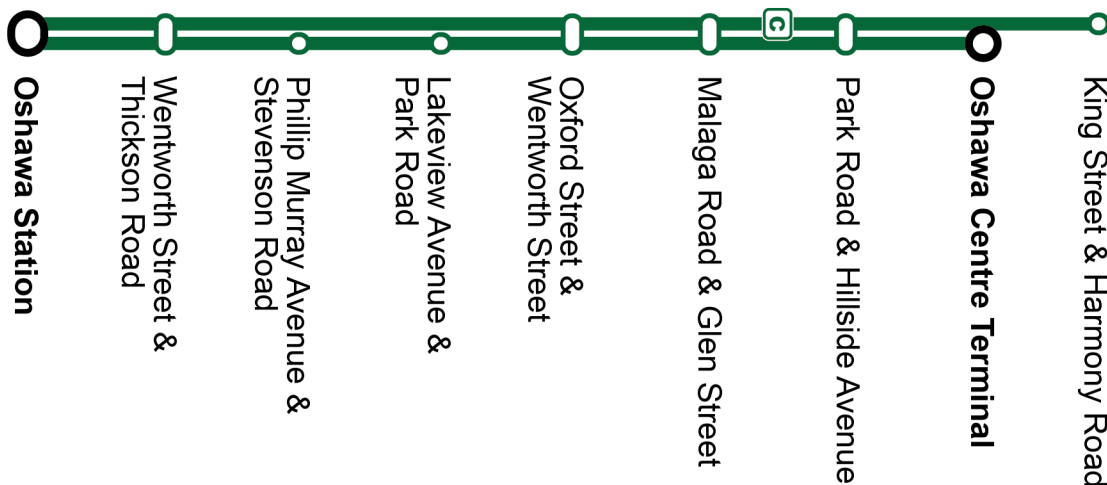

Sunday						South
Oshawa Centre Terminal Stop #2595	Malaga Eastbound @ Park Stop #1014	Oxford Southbound @ Calvert Stop #990	Stevenson Northbound @ Phillip Murray Stop #940	Wentworth Westbound @ Thickson Stop #268	Oshawa Station Stop #2585	
13:51	13:58	14:02	14:09	14:14	14:20	
14:21	14:28	14:32	14:39	14:44	14:50	
14:51	14:58	15:02	15:09	15:14	15:20	
15:21	15:28	15:32	15:39	15:44	15:50	
15:51	15:58	16:02	16:09	16:14	16:20	
16:21	16:28	16:32	16:39	16:44	16:50	
16:51	16:58	17:02	17:09	17:14	17:20	
17:21	17:28	17:32	17:39	17:44	17:50	
17:51	17:58	18:02	18:09	18:14	18:20	
18:21	18:28	18:32	18:39	18:44	18:50	
18:51	18:58	19:02	19:09	19:14	19:20	
19:21	19:28	19:32	19:39	19:44	19:50	
19:51	19:58	20:02	20:09	20:14	20:20	
20:21	20:28	20:32	20:39	20:44	20:50	
20:51	20:58	21:02	21:09	21:14	21:20	
21:21	21:28	21:32	21:39	21:44	21:50	
21:53	22:00	22:03	22:09	22:14	22:20	

Dashes indicate the stop is not served by a trip. Trip notes are indicated by a letter or symbol and explained at the bottom of each timetable. Schedule times are shown in 24-hour clock. If you require this information in an accessible format, please contact Customer Service at 1-866-247-0055. See durhamregiontransit.com for more information.