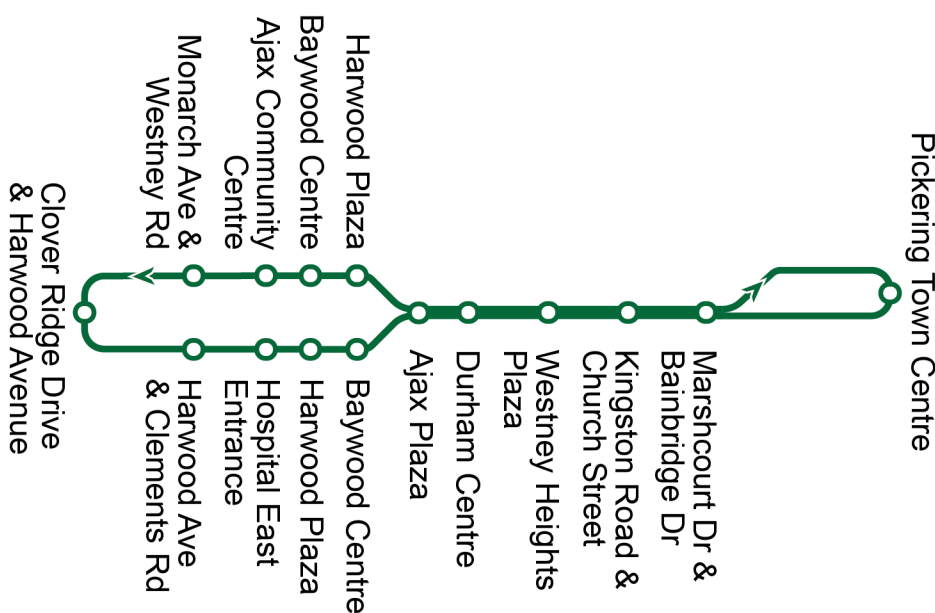

Weekday						East
Pickering Town Centre Stop #1909	Kingston Eastbound @ Elizabeth Stop #2233	Durham Centre Westbound @ Harwood Stop #90003	Harwood Southbound @ Kings Crescent Stop #2076	Kitney @ Lakeridge Health Ajax Pickering Stop #3328	Westney Eastbound @ Harwood Stop #2276	
9:55	10:04	10:25	10:30	10:39	10:42	
11:55	12:04	12:25	12:30	12:39	12:42	
13:55	14:04	14:25	14:30	14:39	14:42	
15:55	16:04	16:24	16:29	16:37	16:40	

Weekday								West
Westney Eastbound @ Harwood Stop #2276	Northbound @ 655 Harwood Stop #2068	Lakeridge Health Ajax Pickering East Entrance Stop #3615	Ajax Plaza Stop #2336	Durham Centre Westbound @ Harwood Stop #90003	Kingston Westbound @ Elizabeth Stop #1601	Bainbridge Southbound @ Kingston Stop #1941	Pickering Town Centre Stop #1909	
10:51	10:58	11:00	11:12	11:27	11:34	11:36	11:45	
12:49	12:56	12:58	13:11	13:26	13:34	13:36	13:45	
14:49	14:56	14:58	15:11	15:26	15:34	15:36	15:45	
16:40	16:47	—	—	—	—	—	—	

Weekend						East
Pickering Town Centre Stop #1909	Kingston Eastbound @ Elizabeth Stop #2233	Durham Centre Westbound @ Harwood Stop #90003	Harwood Southbound @ Kings Crescent Stop #2076	Kitney @ Lakeridge Health Ajax Pickering Stop #3328	Westney Eastbound @ Harwood Stop #2276	
9:40	9:49	10:10	10:15	10:24	10:27	
11:40	11:49	12:10	12:15	12:24	12:27	
13:40	13:49	14:10	14:15	14:24	14:27	
15:40	15:49	16:09	16:14	16:22	16:25	

Weekend							West
Westney Eastbound @ Harwood Stop #2276	Northbound @ 655 Harwood Stop #2068	Lakeridge Health Ajax Pickering East Entrance Stop #3615	Ajax Plaza Stop #2336	Durham Centre Westbound @ Harwood Stop #90003	Kingston Westbound @ Elizabeth Stop #1601	Bainbridge Southbound @ Kingston Stop #1941	Pickering Town Centre Stop #1909
10:36	10:42	10:44	10:55	11:11	11:19	11:21	11:30
12:36	12:42	12:44	12:55	13:11	13:19	13:21	13:30
14:33	14:39	14:41	14:53	15:09	15:18	15:20	15:30
16:25	16:31	—	—	—	—	—	—