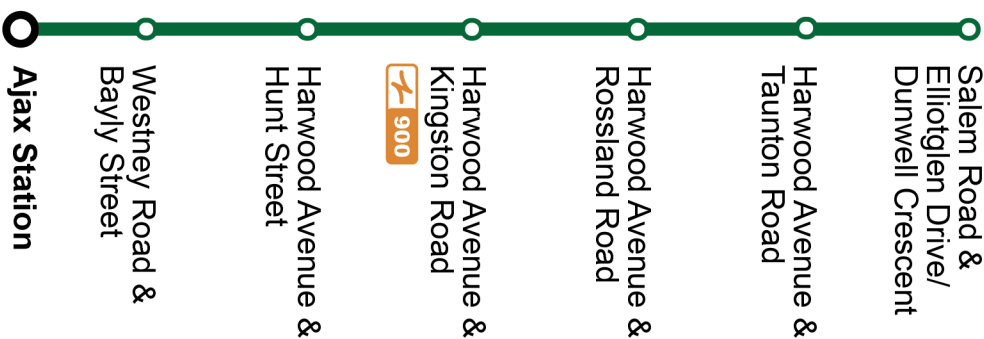

Dashes indicate the stop is not served by a trip. Trip notes are indicated by a letter or symbol and explained at the bottom of each timetable. Schedule times are shown in 24-hour clock. If you require this information in an accessible format, please contact Customer Service at 1-866-247-0055. See [durhamregiontransit.com](http://durhamregiontransit.com) for more information.

Weekday		North			
Ajax Station <b>Stop #2569</b>	Bayly Eastbound @ Monarch <b>Stop #2303</b>	Harwood Northbound @ Kingston <b>Stop #2158</b>	Harwood Northbound @ Rossland <b>Stop #2164</b>	Harwood Northbound @ Taunton <b>Stop #93140</b>	Salem Southbound @ Dunwell Cr <b>Stop #93138</b>
5:54	5:58	6:06	6:09	6:13	6:15
6:24	6:28	6:36	6:39	6:43	6:45
6:54	6:58	7:06	7:09	7:13	7:15
7:24	7:28	7:36	7:39	7:43	7:45
7:54	7:58	8:06	8:09	8:13	8:15
8:24	8:28	8:36	8:39	8:43	8:45
8:54	8:58	9:06	9:09	9:13	9:15
9:24	9:28	9:36	9:39	9:43	9:45
9:54	9:58	10:06	10:09	10:13	10:15
10:24	10:28	10:36	10:39	10:43	10:45
10:54	10:58	11:06	11:09	11:13	11:15
11:24	11:28	11:36	11:39	11:43	11:45
12:00	12:04	12:12	12:15	12:19	12:21
12:30	12:34	12:42	12:45	12:49	12:51
13:00	13:04	13:12	13:15	13:19	13:21
13:30	13:34	13:42	13:45	13:49	13:51
14:00	14:04	14:12	14:15	14:19	14:21
14:30	14:34	14:42	14:45	14:49	14:51
15:00	15:04	15:12	15:15	15:19	15:21
15:30	15:34	15:42	15:45	15:49	15:51
16:00	16:04	16:12	16:15	16:19	16:21
16:30	16:34	16:42	16:45	16:49	16:51
17:00	17:04	17:12	17:15	17:19	17:21
17:30	17:34	17:42	17:45	17:49	17:51
18:00	18:04	18:12	18:15	18:19	18:21
18:30	18:34	18:42	18:45	18:49	18:51
19:00	19:04	19:12	19:15	19:19	19:21
19:30	19:34	19:42	19:45	19:49	19:51
20:00	20:04	20:12	20:15	20:19	20:21
20:30	20:34	20:42	20:45	20:49	20:51
21:00	21:04	21:12	21:15	21:19	21:21
21:30	21:34	21:42	21:45	21:49	21:51
22:00	22:04	22:12	22:15	22:19	22:21