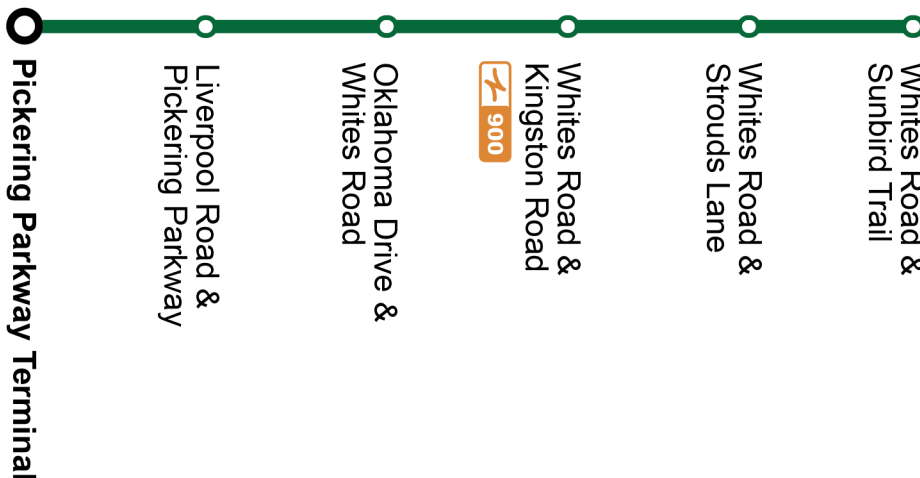

Weekend		South		
Whites Southbound @ Sunbird Trail Stop #1751	Whites Southbound @ Kingston Stop #93216	Oklahoma Eastbound @ Whites Stop #93218	Bayly Eastbound @ West Shore Stop #1689	Pickering Parkway Terminal Stop #93112
14:28	14:33	14:35	14:39	14:47
14:58	15:03	15:05	15:09	15:17
15:28	15:33	15:35	15:39	15:47
15:58	16:03	16:05	16:09	16:17
16:28	16:33	16:35	16:39	16:47
16:58	17:03	17:05	17:09	17:17
17:29	17:34	17:36	17:40	17:47
17:59	18:04	18:06	18:10	18:17
18:29	18:34	18:36	18:40	18:47
18:59	19:04	19:06	19:10	19:17
19:29	19:34	19:36	19:40	19:47
19:59	20:04	20:06	20:10	20:17
20:29	20:34	20:36	20:40	20:47
20:59	21:04	21:06	21:10	21:17
21:29	21:34	21:36	21:40	21:47
21:44	21:49	21:51	21:55	22:02
22:14	22:19	22:21	22:25	22:32

Dashes indicate the stop is not served by a trip. Trip notes are indicated by a letter or symbol and explained at the bottom of each timetable. Schedule times are shown in 24-hour clock. If you require this information in an accessible format, please contact Customer Service at 1-866-247-0055. See durhamregiontransit.com for more information.