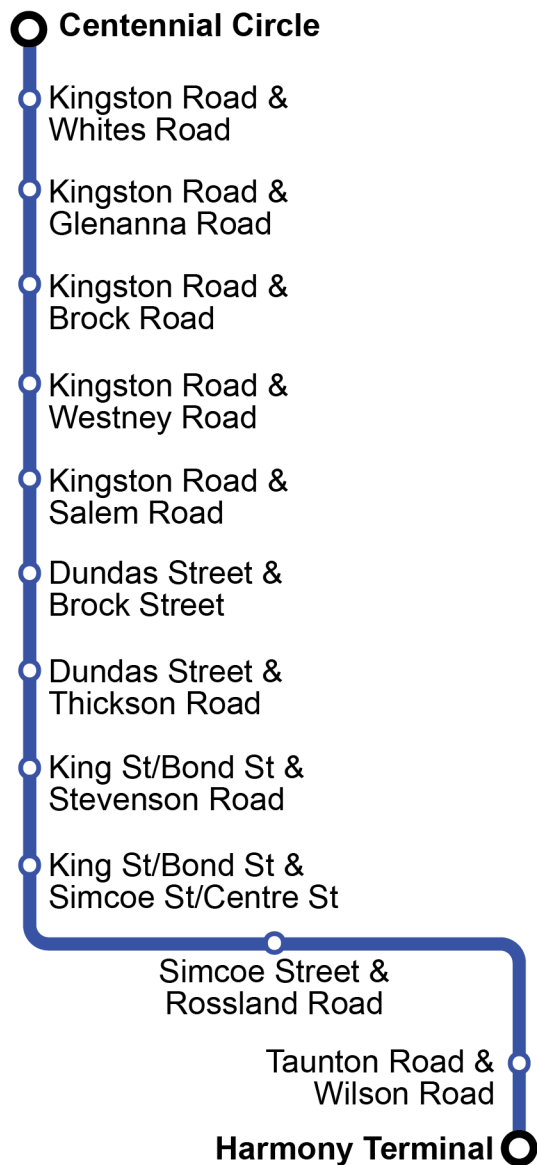

Blue Night N1

Effective April 4, 2022

Blue Night N2

Effective April 4, 2022

Dashes indicate the stop is not served by a trip. Trip notes are indicated by a letter or symbol and explained at the bottom of each timetable. Schedule times are shown in 24-hour clock. If you require this information in an accessible format, please contact Customer Service at 1-866-247-0055. See durhamregiontransit.com for more information.

Blue Night N1

Weekday										East
Centennial Circle Stop #3589	Kingston Eastbound @ Whites Stop #1779	Kingston Eastbound @ Brock Road Stop #1789	Kingston Eastbound @ Salem Stop #93254	Dundas Eastbound @ Brock Street Stop #425	Dundas Eastbound @ Thickson Stop #451	Simcoe Northbound @ Bond Stop #677	Simcoe Northbound @ Rossland Stop #605	Harmony Terminal Stop #812		
2:45	3:00	3:07	3:17	3:26	3:30	3:40	3:44	3:54		
3:15	3:30	3:37	3:47	3:56	4:00	4:10	4:14	4:24		
3:45	4:00	4:07	4:17	4:26	4:30	4:40	4:44	4:54		
4:15	4:30	4:37	4:47	4:56	5:00	5:10	5:14	5:24		
See PULSE 900, PULSE 901, and Route 915 schedules for daytime service										
0:15	0:30	0:37	0:47	0:56	1:00	1:10	1:14	1:24		
0:45	1:00	1:07	1:17	1:26	1:30	1:40	1:44	1:54		
1:15	1:30	1:37	1:47	1:56	2:00	2:10	2:14	2:24		
1:45	2:00	2:07	2:17	2:26	2:30	2:40	2:44	2:54		
2:15	2:30	2:37	2:47	2:56	3:00	3:10	3:14	3:24		

Blue Night N2

Weekday						North
Simcoe Northbound @ Wentworth Stop #1096	Simcoe Northbound @ Bloor Stop #668	Simcoe Northbound @ Bond Stop #677	Simcoe Northbound @ Rossland Stop #605	Simcoe Northbound @ Taunton (North side stop) Stop #691	Ontario Tech / Durham College North Campus Stop #698	
23:52	23:55	00:00	00:05	00:10	00:14	
00:22	00:25	00:30	00:35	00:40	00:44	
00:42	00:45	00:50	00:55	01:00	01:04	
01:12	01:15	01:20	01:25	01:30	01:34	
01:32	01:35	01:40	01:45	01:50	01:54	