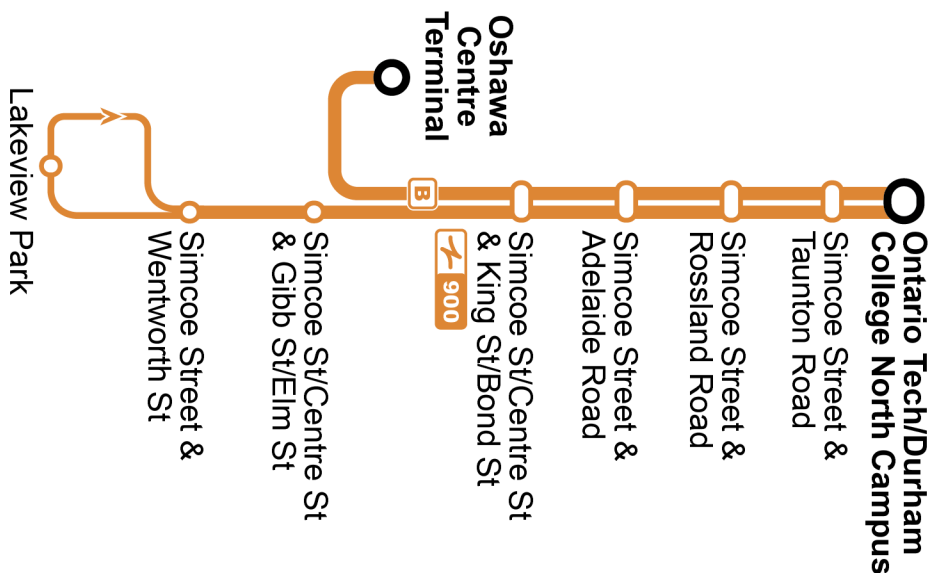

Additional overnight service is available on Blue Night Routes N1 and N2.

Dashes indicate the stop is not served by a trip. Trip notes are indicated by a letter or symbol and explained at the bottom of each timetable. Schedule times are shown in 24-hour clock. If you require this information in an accessible format, please contact Customer Service at 1-866-247-0055. See durhamregiontransit.com for more information.

Sunday						South
Ontario Tech / Durham College North Campus Stop #698	Simcoe Southbound @ Taunton Stop #711	Simcoe Southbound @ Rossland Stop #650	Centre Southbound @ King Stop #659	Simcoe Southbound @ Wentworth Stop #3570	Lakeview Park Westbound @ Ritson Stop #1029	Oshawa Centre Terminal Stop #2595
B 15:45	15:50	15:55	16:02	—	—	16:07
16:00	16:05	16:10	16:17	16:24	16:30	—
B 16:15	16:20	16:25	16:32	—	—	16:37
16:30	16:35	16:40	16:47	16:54	17:00	—
B 16:45	16:50	16:55	17:02	—	—	17:07
17:00	17:05	17:10	17:17	17:24	17:30	—
B 17:15	17:20	17:25	17:32	—	—	17:37
17:30	17:35	17:40	17:47	17:54	18:00	—
B 17:45	17:50	17:55	18:01	—	—	18:06
18:00	18:05	18:10	18:16	18:23	18:28	—
B 18:15	18:20	18:25	18:31	—	—	18:36
18:30	18:35	18:40	18:46	18:53	18:58	—
B 18:45	18:50	18:55	19:01	—	—	19:06
19:00	19:05	19:10	19:16	19:23	19:28	—
19:30	19:35	19:40	19:46	19:53	19:58	—
20:00	20:05	20:09	20:15	20:20	20:25	—
20:30	20:35	20:39	20:45	20:50	20:55	—
21:00	21:05	21:09	21:15	21:20	21:25	—
21:30	21:35	21:39	21:45	21:50	21:55	—
22:00	22:05	22:09	22:15	22:20	22:25	—
22:30	22:35	22:39	22:45	22:50	22:55	—
23:00	23:05	23:09	23:15	23:20	23:25	—
B To Oshawa Centre Terminal						