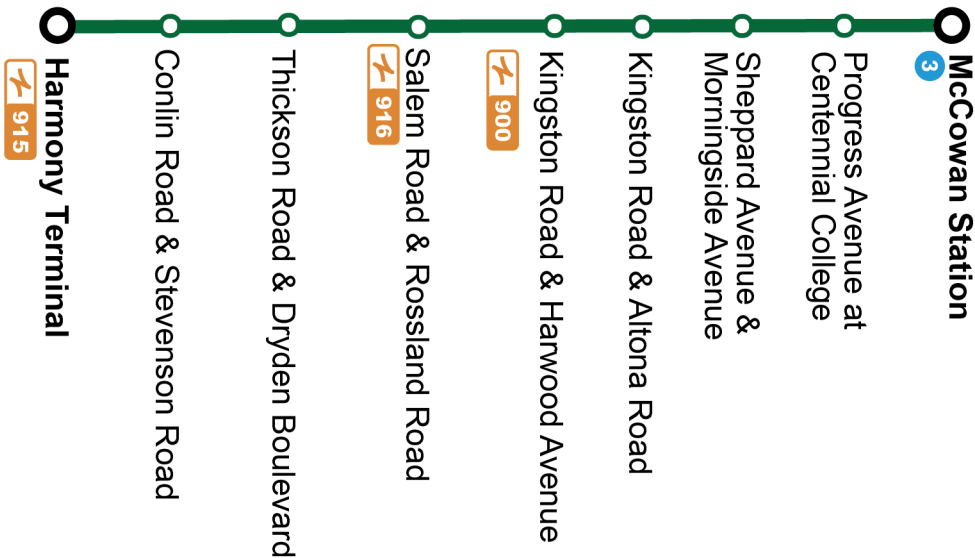

Service is available 24 hours a day. See DurhamRegionTransit.com for more information.

Dashes indicate the stop is not served by a trip. Trip notes are indicated by a letter or symbol and explained at the bottom of each timetable. Schedule times are shown in 24-hour clock. If you require this information in an accessible format, please contact Customer Service at 1-866-247-0055. See durhamregiontransit.com for more information.

Route 920

Effective February 21, 2023

Web durhamregiontransit.com
 Phone **1-866-247-0055**

Weekday								West
Harmony Terminal Stop #812	Conlin @ Riverton Stop #93353	Taunton @ Thornton Stop #834	Rosland @ Brook Stop #465	Kingston Westbound @ Harwood Stop #1594	Kingston Westbound @ Glenanna Stop #1608	Kingston Westbound @ Sheppard Stop #93240	Progress Southbound @ Centennial College Stop #93993	McCowan Station Stop #93998
17:45	17:54	18:04	18:14	18:24	18:29	18:41	18:54	19:13
18:05	18:14	18:24	18:34	18:44	18:49	19:01	19:14	19:33
18:35	18:44	18:54	19:04	19:14	19:19	19:31	19:44	20:03
19:05	19:14	19:24	19:34	19:44	19:49	20:01	20:14	20:33
19:35	19:44	19:54	20:04	20:14	20:19	20:31	20:44	21:03
20:05	20:14	20:24	20:34	20:44	20:49	21:01	21:14	21:33
20:30	20:39	20:49	20:59	21:09	21:14	21:26	21:39	21:58
20:55	21:04	21:14	21:24	21:34	21:39	21:51	22:04	22:23