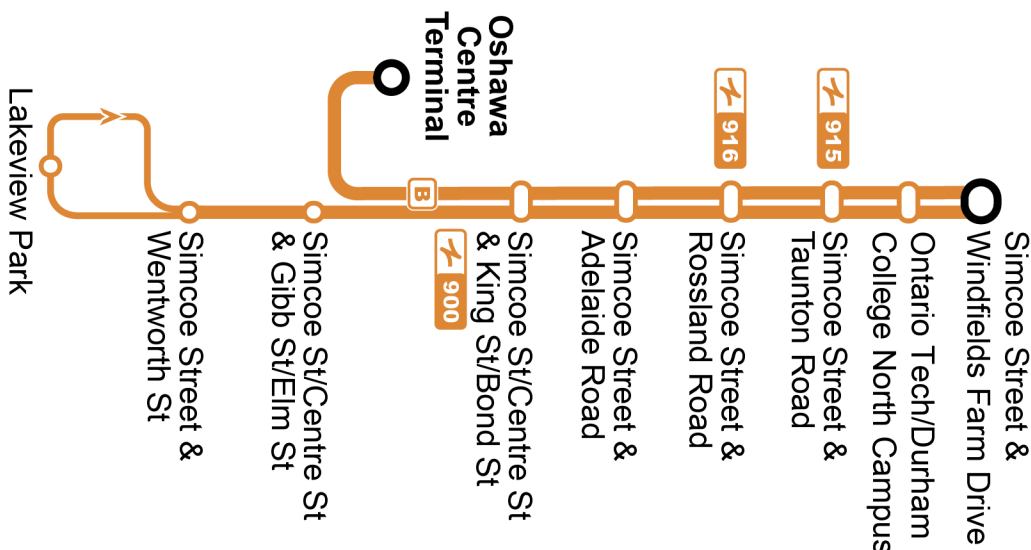

Additional overnight service is available on Blue Night Routes N1 and N2.

Dashes indicate the stop is not served by a trip. Trip notes are indicated by a letter or symbol and explained at the bottom of each timetable. Schedule times are shown in 24-hour clock. If you require this information in an accessible format, please contact Customer Service at 1-866-247-0055. See [durhamregiontransit.com](http://durhamregiontransit.com) for more information.

**B** To Oshawa Centre Terminal

Sunday						South			
Windfields Farm @ Simcoe Stop #93026	Ontario Tech / Durham College North Campus Arrival Stop #698	Ontario Tech / Durham College North Campus Departure Stop #698	Simcoe Southbound @ Taunton Stop #711	Simcoe Southbound @ Rossland Stop #650	Centre Southbound @ King Stop #659	Oshawa Centre Terminal Stop #2595	Simcoe Southbound @ Wentworth Stop #3570	Lakeview Park Westbound @ Ritson Stop #1029	
<b>B</b> 17:36	17:40	17:45	17:50	17:55	18:01	18:06	-	-	
17:51	17:55	18:00	18:05	18:10	18:16	-	18:23	18:28	
<b>B</b> 18:06	18:10	18:15	18:20	18:25	18:31	18:36	-	-	
18:21	18:25	18:30	18:35	18:40	18:46	-	18:53	18:58	
<b>B</b> 18:36	18:40	18:45	18:50	18:55	19:01	19:06	-	-	
18:51	18:55	19:00	19:05	19:10	19:16	-	19:23	19:28	
<b>B</b> 19:05	19:09	19:15	19:20	19:25	19:31	19:36	-	-	
19:20	19:24	19:30	19:35	19:40	19:46	-	19:53	19:58	
<b>B</b> 19:34	19:38	19:45	19:50	19:54	20:00	20:05	-	-	
19:49	19:53	20:00	20:05	20:10	20:16	-	20:23	20:28	
20:04	20:08	20:30	20:35	20:39	20:45	-	20:50	20:55	
20:34	20:38	21:00	21:05	21:09	21:15	-	21:20	21:25	
21:04	21:08	21:30	21:35	21:39	21:45	-	21:50	21:55	
21:34	21:38	22:00	22:05	22:09	22:15	-	22:20	22:25	
22:04	22:08	22:08	-	-	-	-	-	-	
-	-	-	-	-	-	-	22:20	22:25	
22:28	22:32	22:32	22:37	22:41	22:47	-	22:52	22:57	
-	-	-	-	-	-	-	22:52	22:57	
22:58	23:02	23:02	23:07	23:11	23:17	-	23:22	23:27	
<b>B To Oshawa Centre Terminal</b>									