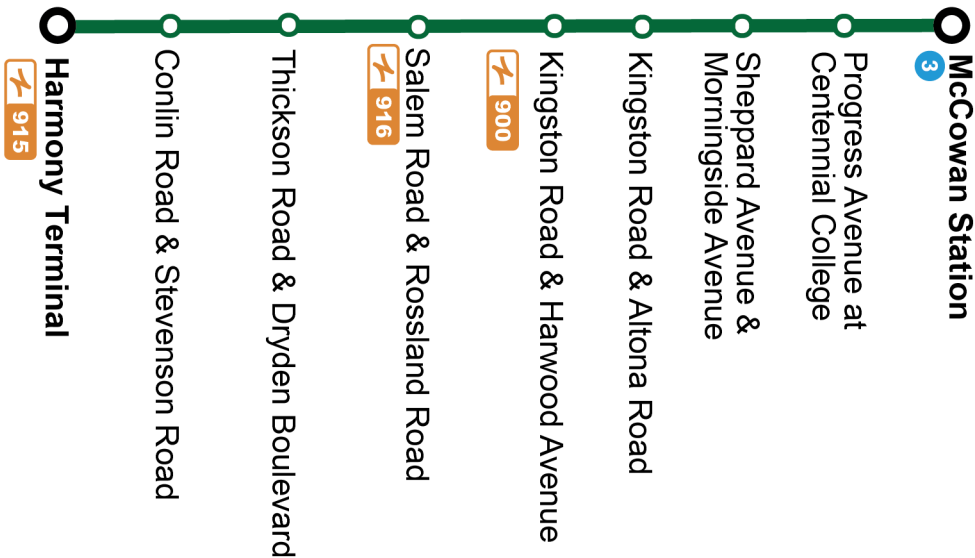

Service is available 24 hours a day. See [DurhamRegionTransit.com](http://DurhamRegionTransit.com) for more information.

Dashes indicate the stop is not served by a trip. Trip notes are indicated by a letter or symbol and explained at the bottom of each timetable. Schedule times are shown in 24-hour clock. If you require this information in an accessible format, please contact Customer Service at 1-866-247-0055. See [durhamregiontransit.com](http://durhamregiontransit.com) for more information.

# Route 920

Effective January 2, 2023

Web [durhamregiontransit.com](http://durhamregiontransit.com)  
 Phone **1-866-247-0055**

Weekday								West
Harmony Terminal <b>Stop #812</b>	Conlin @ Riverton <b>Stop #93353</b>	Taunton @ Thornton <b>Stop #834</b>	Rosland @ Brook <b>Stop #465</b>	Kingston Westbound @ Harwood <b>Stop #1594</b>	Kingston Westbound @ Glenanna <b>Stop #1608</b>	Kingston Westbound @ Sheppard <b>Stop #93240</b>	Progress Southbound @ Centennial College <b>Stop #93993</b>	McCowan Station <b>Stop #93998</b>
17:25	17:30	17:46	17:56	18:11	18:23	18:36	18:51	18:56
17:45	17:50	18:06	18:16	18:31	18:43	18:56	19:11	19:16
18:05	18:10	18:26	18:36	18:51	19:03	19:16	19:31	19:36
18:35	18:40	18:56	19:06	19:21	19:33	19:46	20:01	20:06
19:05	19:10	19:26	19:36	19:51	20:03	20:16	20:31	20:36
19:35	19:40	19:56	20:06	20:21	20:33	20:46	21:01	21:06
20:05	20:10	20:26	20:36	20:51	21:03	21:16	21:31	21:36
20:30	20:35	20:51	21:01	21:16	21:28	21:41	21:56	22:01
20:55	21:00	21:16	21:26	21:41	21:53	22:06	22:21	22:26