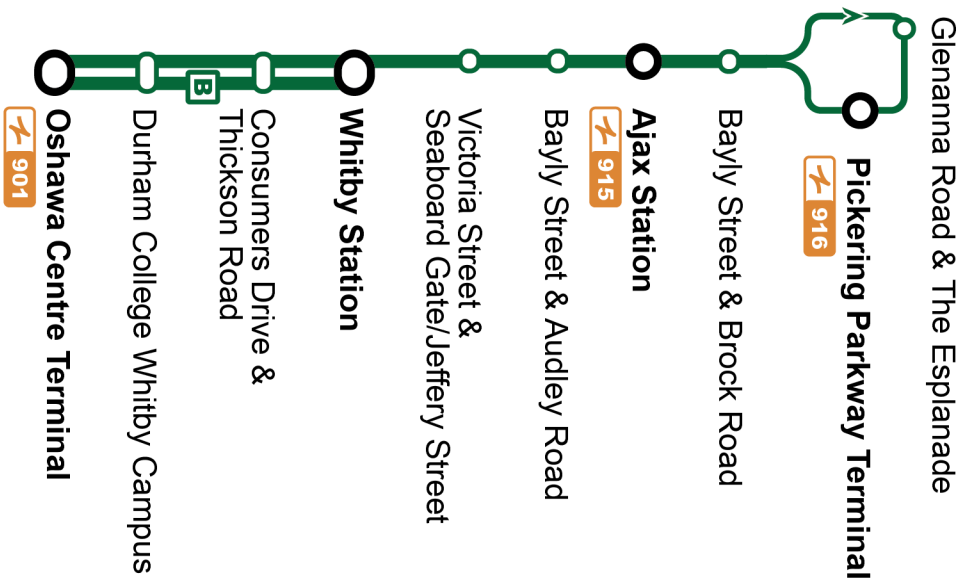

Service is available 24 hours a day. See [DurhamRegionTransit.com](http://DurhamRegionTransit.com) for more information.

Dashes indicate the stop is not served by a trip. Trip notes are indicated by a letter or symbol and explained at the bottom of each timetable. Schedule times are shown in 24-hour clock. If you require this information in an accessible format, please contact Customer Service at 1-866-247-0055. See [durhamregiontransit.com](http://durhamregiontransit.com) for more information.