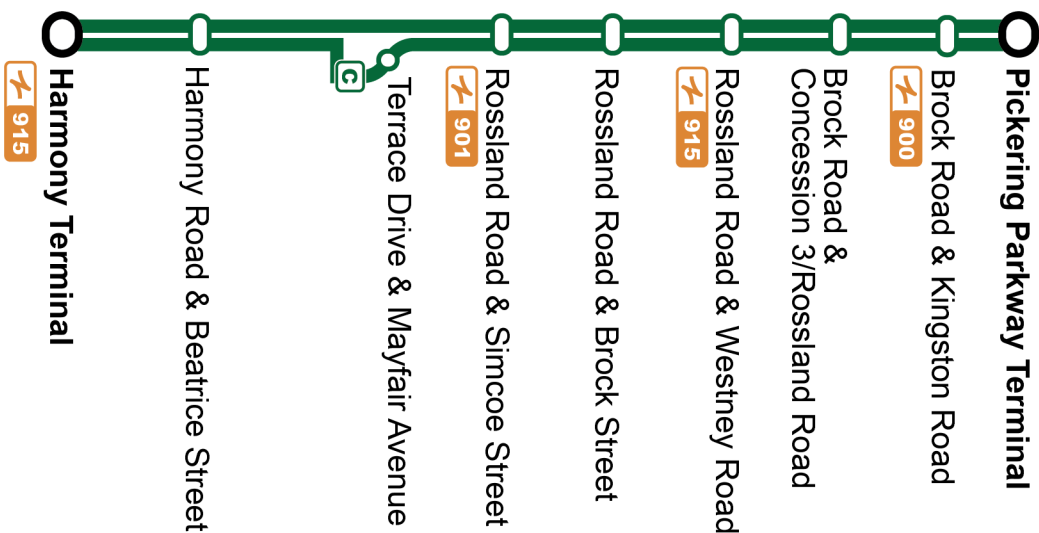

Service is available 24 hours a day. See DurhamRegionTransit.com for more information.

Dashes indicate the stop is not served by a trip. Trip notes are indicated by a letter or symbol and explained at the bottom of each timetable. Schedule times are shown in 24-hour clock. If you require this information in an accessible format, please contact Customer Service at 1-866-247-0055. See durhamregiontransit.com for more information.

C To Pickering Parkway Terminal via Terrace Drive

Weekday		West				
Harmony Terminal Stop #812	Terrace Southbound @ Mayfair Stop #590	Rossland Westbound @ Simcoe Stop #597	Rossland Westbound @ Brock Street Stop #465	Rossland Westbound @ Westney Stop #93143	Brock Road Southbound @ Clearside Stop #93441	Pickering Parkway Terminal Platform B12 Stop #93112
17:12	-	17:23	17:35	17:49	17:55	18:04
17:27	-	17:38	17:50	18:04	18:10	18:19
C 17:42	17:49	17:54	18:06	18:20	18:26	18:35
17:59	-	18:10	18:22	18:36	18:42	18:51
18:12	-	18:23	18:35	18:49	18:55	19:04
18:27	-	18:38	18:50	19:04	19:10	19:19
18:42	-	18:53	19:05	19:19	19:25	19:34
18:58	-	19:09	19:21	19:35	19:41	19:50
19:33	-	19:43	19:54	20:08	20:14	20:21
20:03	-	20:13	20:24	20:38	20:44	20:51
20:33	-	20:43	20:54	21:08	21:14	21:21
21:03	-	21:13	21:24	21:38	21:44	21:51
21:33	-	21:43	21:54	22:08	22:14	22:21
22:01	-	22:11	22:22	22:36	22:42	22:49
22:31	-	22:41	22:52	23:06	23:12	23:19