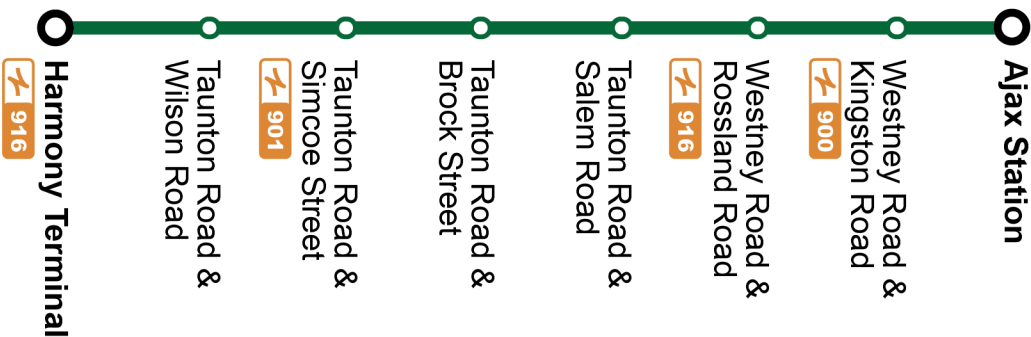

Service is available 24 hours a day. See [DurhamRegionTransit.com](http://DurhamRegionTransit.com) for more information.

Dashes indicate the stop is not served by a trip. Trip notes are indicated by a letter or symbol and explained at the bottom of each timetable. Schedule times are shown in 24-hour clock. If you require this information in an accessible format, please contact Customer Service at 1-866-247-0055. See [durhamregiontransit.com](http://durhamregiontransit.com) for more information.

Weekday						West
Harmony Terminal <b>Stop #812</b>	Taunton Westbound @ Simcoe <b>Stop #3533</b>	Taunton Westbound @ Valleywood <b>Stop #370</b>	Taunton Westbound @ Audley <b>Stop #2404</b>	Westney Southbound @ Taunton <b>Stop #93055</b>	Westney Southbound @ Kingston (North side stop) <b>Stop #2265</b>	Ajax Station <b>Stop #2569</b>
18:45	18:53	19:06	19:13	19:19	19:28	19:32
19:05	19:12	19:24	19:30	19:36	19:43	19:47
19:25	19:32	19:44	19:50	19:56	20:03	20:07
19:45	19:52	20:04	20:10	20:16	20:23	20:27
20:05	20:12	20:24	20:30	20:36	20:43	20:47
20:30	20:36	20:47	20:52	20:57	21:03	21:06
21:00	21:06	21:17	21:22	21:27	21:33	21:36
21:30	21:36	21:47	21:52	21:57	22:03	22:06
22:00	22:06	22:17	22:22	22:27	22:33	22:36
22:30	22:36	22:47	22:52	22:57	23:03	23:06
23:00	23:06	23:17	23:22	23:27	23:33	23:36
23:30	23:36	23:47	23:52	23:57	00:03	00:06