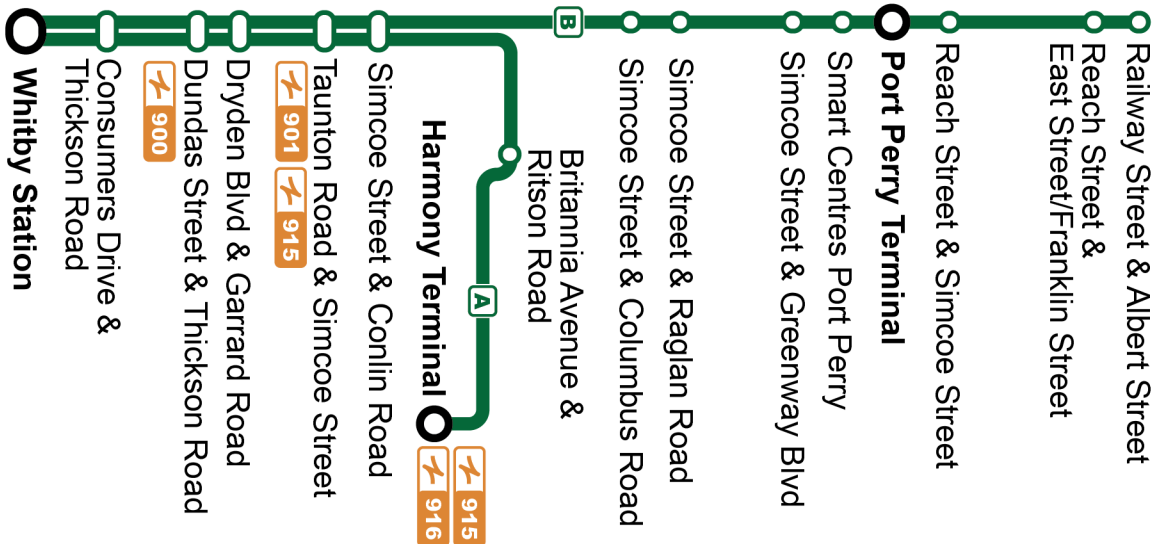

Service is available 24 hours a day within the Whitby urban area. See DurhamRegionTransit.com for more information.

Dashes indicate the stop is not served by a trip. Trip notes are indicated by a letter or symbol and explained at the bottom of each timetable. Schedule times are shown in 24-hour clock. If you require this information in an accessible format, please contact Customer Service at 1-866-247-0055. See durhamregiontransit.com for more information.

Weekday				South		
Railway Southbound @ Albert Stop #93704	Curts Eastbound @ Port Perry Terminal Stop #2491	Harmony Terminal Stop #812	Simcoe Southbound @ Conlin Stop #3542	Garrard Southbound @ Griffen Stop #293	Thickson Southbound @ Dundas Stop #313	Whitby Station Stop #2576
-	-	-	-	05:36	05:45	05:55
06:03	06:26	-	06:56	07:06	07:15	07:25
-	-	-	-	06:06	06:15	06:25
-	-	-	-	06:36	06:45	06:55
-	-	-	-	06:51	07:00	07:10
-	-	07:10	07:26	07:36	07:45	07:55
-	-	-	-	07:21	07:30	07:40
07:33	07:56	-	08:27	08:38	08:46	08:55
-	-	07:40	07:56	08:06	08:15	08:25
-	-	-	-	07:51	08:00	08:10
-	-	-	-	08:21	08:29	08:39
-	-	08:25	08:41	08:52	09:00	09:10
-	-	08:40	08:56	09:07	09:15	09:24
-	-	08:55	09:11	09:22	09:30	09:40
09:00	09:25	-	09:57	10:08	10:16	10:26
-	-	09:10	09:26	09:37	09:45	09:54
-	-	09:25	09:41	09:52	10:00	10:10
-	-	09:55	10:11	10:22	10:30	10:40
-	-	10:10	10:26	10:37	10:45	10:55
-	-	10:25	10:41	10:52	11:00	11:10
10:30	10:55	-	11:27	11:38	11:46	11:56
-	-	10:40	10:56	11:07	11:15	11:25
-	-	10:55	11:11	11:22	11:30	11:40
-	-	11:25	11:41	11:52	12:00	12:10
-	-	11:40	11:56	12:07	12:15	12:25
-	-	11:55	12:11	12:22	12:30	12:40
12:00	12:25	-	12:57	13:08	13:16	13:26
-	-	12:10	12:26	12:37	12:45	12:55
-	-	12:25	12:41	12:52	13:00	13:10
-	-	12:55	13:11	13:22	13:30	13:40
-	-	13:10	13:26	13:37	13:45	13:55
-	-	13:25	13:41	13:52	14:00	14:10