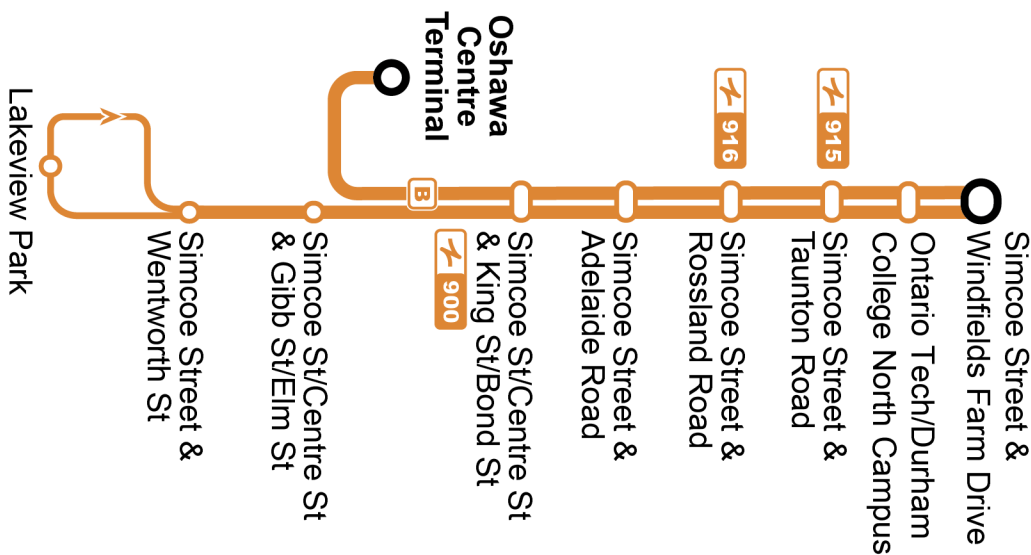

Additional overnight service is available on Blue Night Routes N1 and N2.

Dashes indicate the stop is not served by a trip. Trip notes are indicated by a letter or symbol and explained at the bottom of each timetable. Schedule times are shown in 24-hour clock. If you require this information in an accessible format, please contact Customer Service at 1-866-247-0055. See durhamregiontransit.com for more information.