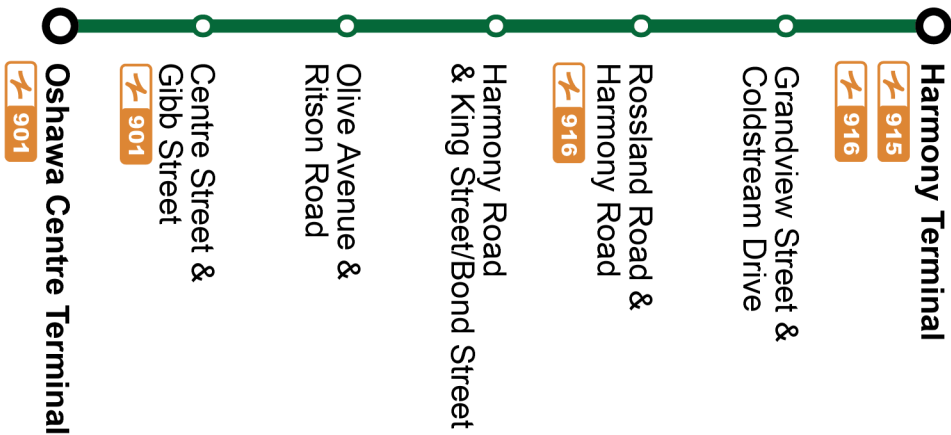

Service is available 24 hours a day. See [DurhamRegionTransit.com](http://DurhamRegionTransit.com) for more information.

Dashes indicate the stop is not served by a trip. Trip notes are indicated by a letter or symbol and explained at the bottom of each timetable. Schedule times are shown in 24-hour clock. If you require this information in an accessible format, please contact Customer Service at 1-866-247-0055. See [durhamregiontransit.com](http://durhamregiontransit.com) for more information.

Weekday		North			
Oshawa Centre Terminal <b>Stop #2595</b>	Gibb Eastbound @ Centre <b>Stop #94151</b>	Olive Eastbound @ Elmridge <b>Stop #1305</b>	Harmony Northbound @ King <b>Stop #1138</b>	Harmony Northbound @ Rossland (South side stop) <b>Stop #584</b>	Harmony Terminal <b>Stop #812</b>
06:20	06:24	06:30	06:32	06:35	06:44
06:50	06:54	07:00	07:02	07:05	07:14
07:20	07:24	07:30	07:32	07:35	07:44
07:50	07:54	08:00	08:02	08:05	08:14
08:20	08:24	08:30	08:32	08:35	08:44
08:50	08:54	09:00	09:02	09:05	09:14
09:20	09:25	09:30	09:33	09:36	09:46
09:50	09:55	10:00	10:03	10:06	10:16
10:20	10:25	10:30	10:33	10:36	10:46
10:50	10:55	11:00	11:03	11:06	11:16
11:20	11:25	11:30	11:33	11:36	11:46
11:50	11:55	12:00	12:03	12:06	12:16
12:20	12:25	12:30	12:33	12:36	12:46
12:50	12:55	13:01	13:04	13:08	13:18
13:20	13:25	13:31	13:34	13:38	13:48
13:50	13:55	14:01	14:04	14:08	14:18
14:20	14:25	14:31	14:34	14:38	14:48
14:50	14:55	15:01	15:04	15:08	15:18
15:20	15:25	15:31	15:34	15:38	15:48
15:50	15:55	16:01	16:04	16:08	16:18
16:20	16:25	16:31	16:34	16:38	16:48
16:50	16:55	17:01	17:04	17:08	17:18
17:20	17:25	17:30	17:33	17:36	17:46
17:50	17:55	18:00	18:03	18:06	18:16
18:20	18:25	18:30	18:33	18:36	18:46
18:50	18:55	19:00	19:03	19:06	19:16
19:20	19:25	19:30	19:33	19:36	19:46
19:50	19:55	20:00	20:03	20:06	20:16
20:20	20:25	20:30	20:33	20:36	20:46
20:50	20:55	21:00	21:03	21:06	21:16
21:20	21:25	21:30	21:33	21:36	21:46
21:50	21:55	22:00	22:03	22:06	22:16
22:20	22:25	22:30	22:33	22:36	22:46