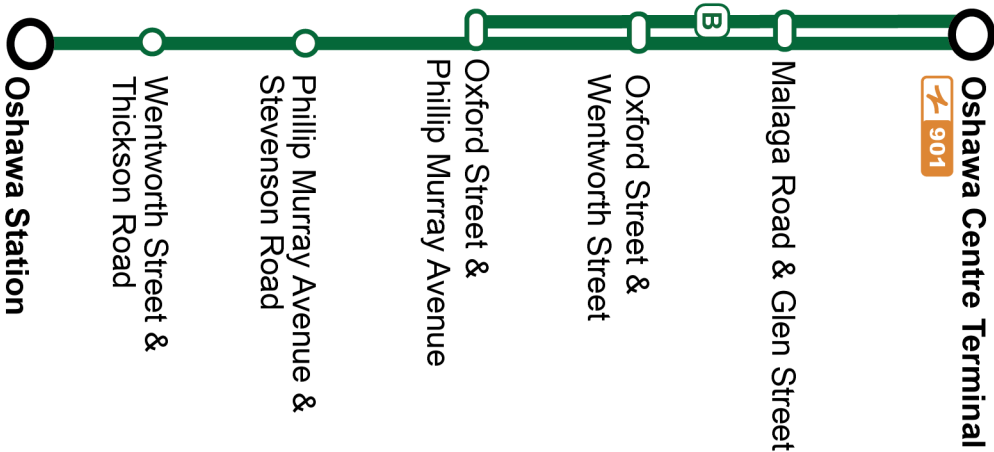

Service is available 24 hours a day. See [DurhamRegionTransit.com](http://DurhamRegionTransit.com) for more information.

Dashes indicate the stop is not served by a trip. Trip notes are indicated by a letter or symbol and explained at the bottom of each timetable. Schedule times are shown in 24-hour clock. If you require this information in an accessible format, please contact Customer Service at 1-866-247-0055. See [durhamregiontransit.com](http://durhamregiontransit.com) for more information.