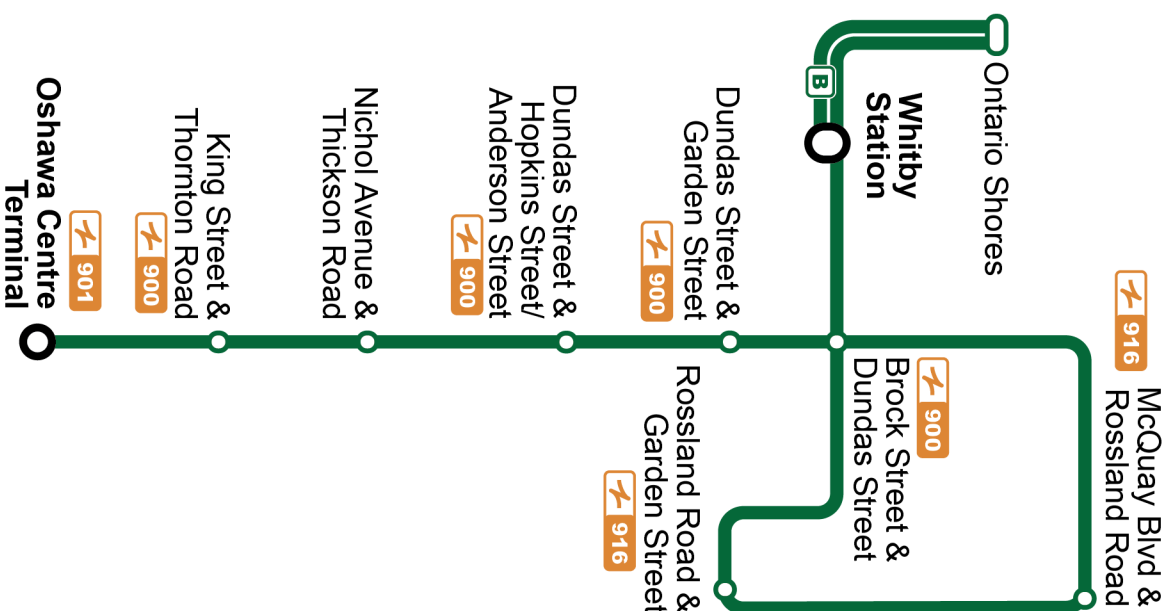

Dashes indicate the stop is not served by a trip. Trip notes are indicated by a letter or symbol and explained at the bottom of each timetable. Schedule times are shown in 24-hour clock. If you require this information in an accessible format, please contact Customer Service at 1-866-247-0055. See durhamregiontransit.com for more information.