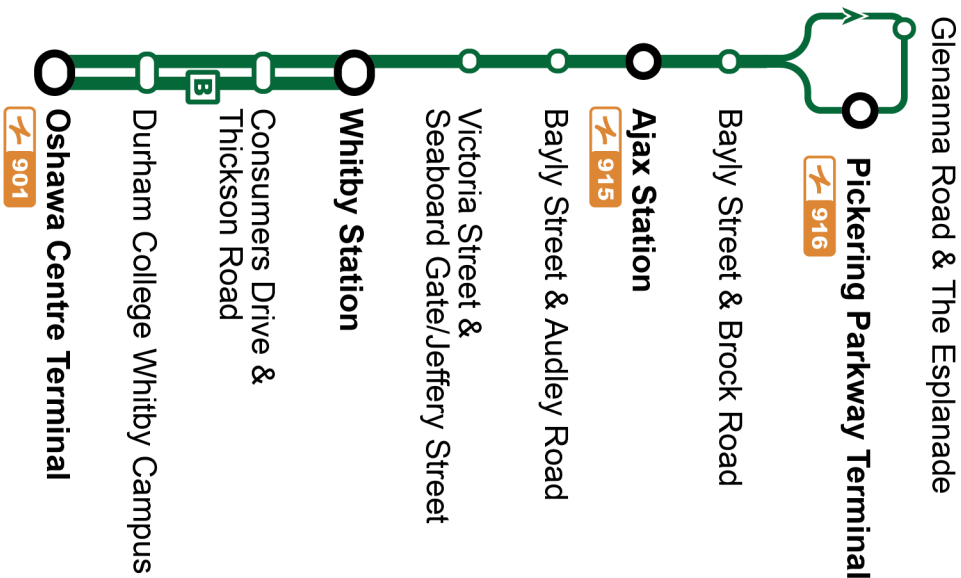

Service is available 24 hours a day. See DurhamRegionTransit.com for more information.

Dashes indicate the stop is not served by a trip. Trip notes are indicated by a letter or symbol and explained at the bottom of each timetable. Schedule times are shown in 24-hour clock. If you require this information in an accessible format, please contact Customer Service at 1-866-247-0055. See durhamregiontransit.com for more information.