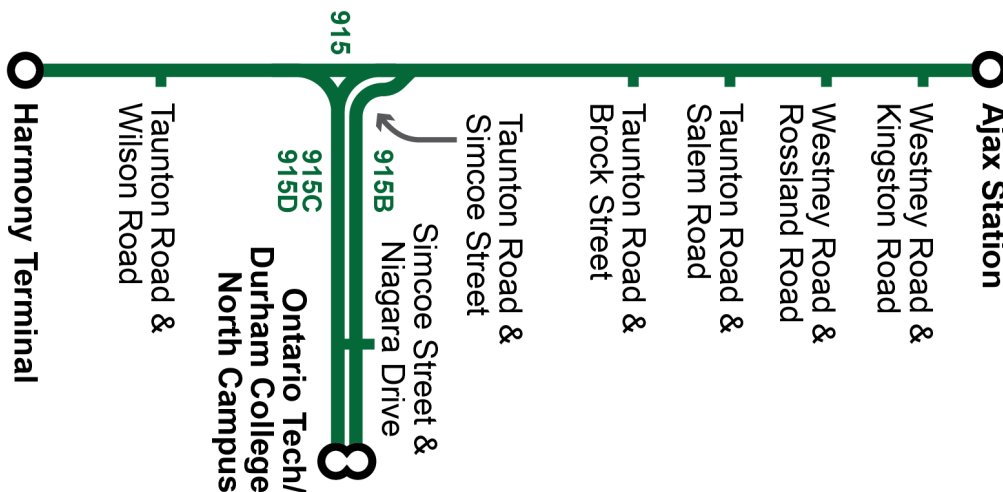

Sunday							East
Ajax Station Stop #2569	Westney Northbound @ Kingston Stop #2283	Taunton Eastbound @ Brock Street Stop #376	Simcoe Northbound @ Taunton (North side stop) Stop #691	Ontario Tech / Durham College North Campus Stop #698	Taunton Eastbound @ Simcoe Stop #3534	Harmony Terminal Stop #812	
6:30	6:35	6:53	—	—	7:03	7:08	
7:00	7:05	7:23	—	—	7:33	7:38	
7:30	7:35	7:53	—	—	8:03	8:08	
8:00	8:05	8:23	—	—	8:33	8:38	
8:30	8:35	8:53	—	—	9:03	9:08	
9:00	9:05	9:23	—	—	9:33	9:38	
9:30	9:35	9:53	—	—	10:03	10:08	
10:00	10:05	10:23	—	—	10:33	10:38	
10:30	10:35	10:53	—	—	11:03	11:08	
11:00	11:05	11:24	—	—	11:36	11:40	
11:30	11:35	11:54	—	—	12:06	12:10	
12:00	12:05	12:24	—	—	12:36	12:40	
12:30	12:35	12:54	—	—	13:06	13:10	
13:00	13:05	13:24	—	—	13:36	13:40	
13:30	13:35	13:54	—	—	14:06	14:10	

Sunday							East
Ajax Station Stop #2569	Westney Northbound @ Kingston Stop #2283	Taunton Eastbound @ Brock Street Stop #376	Simcoe Northbound @ Taunton (North side stop) Stop #691	Ontario Tech / Durham College North Campus Stop #698	Taunton Eastbound @ Simcoe Stop #3534	Harmony Terminal Stop #812	
14:00	14:05	14:24	—	—	14:36	14:40	
14:30	14:35	14:54	—	—	15:06	15:10	
15:00	15:05	15:24	—	—	15:36	15:40	
15:30	15:35	15:54	—	—	16:06	16:10	
16:00	16:05	16:24	—	—	16:36	16:40	
16:30	16:35	16:54	—	—	17:06	17:10	
17:00	17:05	17:24	—	—	17:36	17:40	
17:30	17:35	17:54	—	—	18:06	18:10	
18:00	18:05	18:24	—	—	18:36	18:40	
18:30	18:35	18:54	—	—	19:06	19:10	
19:00	19:05	19:23	—	—	19:33	19:38	
20:00	20:05	20:23	—	—	20:33	20:38	
21:00	21:05	21:23	—	—	21:33	21:38	
22:00	22:05	22:23	—	—	22:33	22:38	
23:00	23:05	23:23	—	—	23:33	23:38	

Dashes indicate the stop is not served by a trip. Trip notes are indicated by a letter or symbol and explained at the bottom of each timetable. Schedule times are shown in 24-hour clock. If you require this information in an accessible format, please contact Customer Service at 1-866-247-0055. See durhamregiontransit.com for more information.