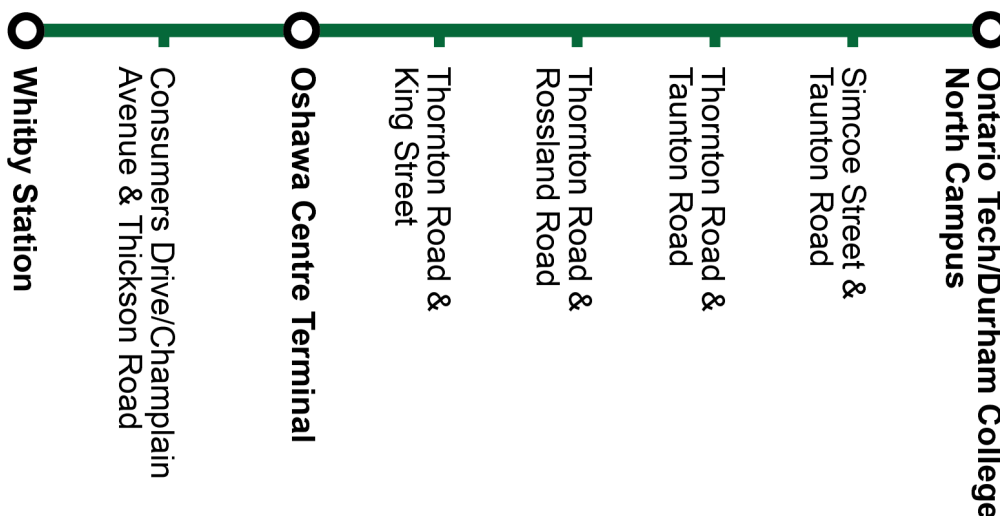

Sunday						North
Whitby Station Stop #2576	Durham College Whitby Campus Stop #339	Oshawa Centre Terminal Stop #2595	Thornton Northbound @ King Stop #542	Taunton Eastbound @ Thornton Stop #836	Ontario Tech / Durham College North Campus Stop #698	
8:15	8:23	8:30	8:33	8:41	8:50	
9:15	9:23	9:30	9:33	9:41	9:50	
10:15	10:23	10:30	10:33	10:41	10:50	
11:15	11:23	11:30	11:33	11:41	11:50	
12:15	12:23	12:30	12:33	12:41	12:50	
13:15	13:23	13:30	13:33	13:41	13:50	
14:15	14:23	14:30	14:33	14:41	14:50	
15:15	15:23	15:30	15:33	15:41	15:50	
16:15	16:23	16:30	16:33	16:41	16:50	
17:15	17:23	17:30	17:33	17:41	17:50	
18:15	18:23	18:30	18:33	18:41	18:50	
19:15	19:23	19:30	19:33	19:41	19:50	
20:15	20:23	20:30	20:33	20:41	20:50	
21:15	21:23	21:30	21:33	21:41	21:50	

Sunday						South
Ontario Tech / Durham College North Campus Stop #698	Thornton Southbound @ Taunton Stop #93428	Thornton Southbound @ King Stop #561	Oshawa Centre Terminal Stop #2595	Durham College Whitby Campus Stop #339	Whitby Station Stop #2576	
7:55	8:04	8:12	8:17	8:25	8:33	
8:55	9:04	9:12	9:17	9:25	9:33	
9:55	10:04	10:12	10:17	10:25	10:33	
10:55	11:04	11:12	11:17	11:25	11:33	
11:55	12:04	12:12	12:17	12:25	12:33	
12:55	13:04	13:12	13:17	13:25	13:33	
13:55	14:04	14:12	14:17	14:25	14:33	
14:55	15:04	15:12	15:17	15:25	15:33	
15:55	16:04	16:12	16:17	16:25	16:33	
16:55	17:04	17:12	17:17	17:25	17:33	
17:55	18:04	18:12	18:17	18:25	18:33	
18:55	19:04	19:12	19:17	19:25	19:33	
19:55	20:04	20:12	20:17	20:25	20:33	

Dashes indicate the stop is not served by a trip. Trip notes are indicated by a letter or symbol and explained at the bottom of each timetable. Schedule times are shown in 24-hour clock. If you require this information in an accessible format, please contact Customer Service at 1-866-247-0055. See durhamregiontransit.com for more information.