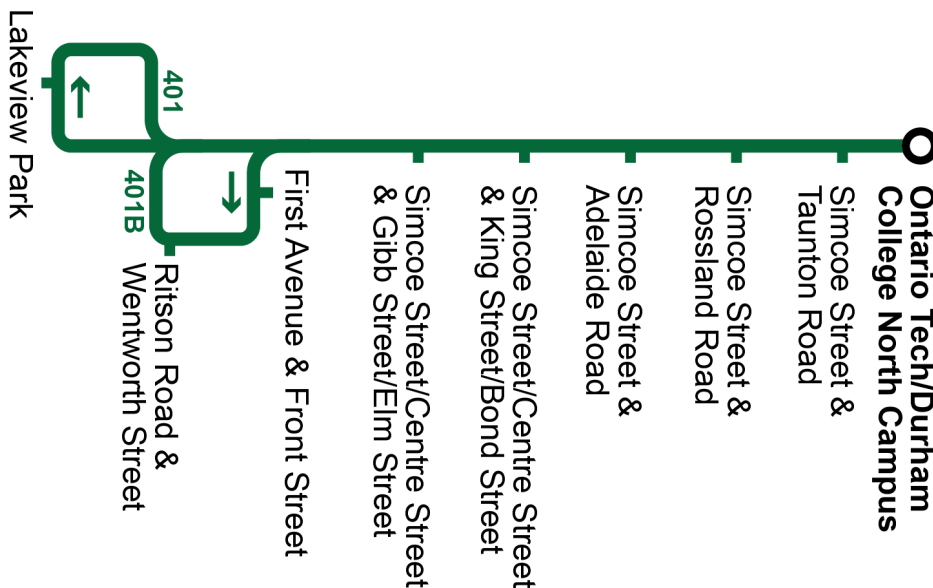

| Sunday   |  |  | South  |  |   |
|--|--|--|--|--|---|
| Ontario Tech / Durham College North Campus<br><b>Stop #698</b> | Simcoe Southbound @ Rossland<br><b>Stop #650</b> | Centre Southbound @ King<br><b>Stop #659</b> | Simcoe Northbound @ Wentworth<br><b>Stop #1096</b> | Simcoe Southbound @ Wentworth<br><b>Stop #3570</b> | Lakeview Park Westbound @ Ritson<br><b>Stop #1029</b> |
| —  | —  | —  | —  | 6:21   | 6:26  |
| 6:30   | 6:40   | 6:48   | —  | 6:58   | 7:03  |
| 7:00   | 7:10   | 7:18   | —  | 7:28   | 7:33  |
| 7:30   | 7:40   | 7:48   | —  | 7:58   | 8:03  |
| 8:00   | 8:10   | 8:18   | —  | 8:28   | 8:33  |
| 8:30   | 8:40   | 8:48   | —  | 8:58   | 9:03  |
| 9:00   | 9:10   | 9:18   | —  | 9:28   | 9:33  |
| 9:30   | 9:40   | 9:48   | —  | 9:58   | 10:03   |
| 10:00  | 10:10  | 10:18  | —  | 10:28  | 10:33   |
| 10:30  | 10:40  | 10:48  | —  | 10:58  | 11:03   |
| 11:00  | 11:12  | 11:20  | —  | 11:30  | 11:35   |
| 11:30  | 11:42  | 11:50  | —  | 12:00  | 12:05   |
| 12:00  | 12:12  | 12:20  | —  | 12:30  | 12:35   |
| 12:30  | 12:42  | 12:50  | —  | 13:00  | 13:05   |
| 13:00  | 13:12  | 13:20  | —  | 13:30  | 13:35   |
| 13:30  | 13:42  | 13:50  | —  | 14:00  | 14:05   |
| 14:00  | 14:12  | 14:20  | —  | 14:30  | 14:35   |
| 14:30  | 14:42  | 14:50  | —  | 15:00  | 15:05   |
| 15:00  | 15:12  | 15:20  | —  | 15:30  | 15:35   |
| 15:30  | 15:42  | 15:50  | —  | 16:00  | 16:05   |
| <b>S</b> Short turn  |  |  |  |  |   |

Dashes indicate the stop is not served by a trip. Trip notes are indicated by a letter or symbol and explained at the bottom of each timetable. Schedule times are shown in 24-hour clock. If you require this information in an accessible format, please contact Customer Service at 1-866-247-0055. See [durhamregiontransit.com](http://durhamregiontransit.com) for more information.