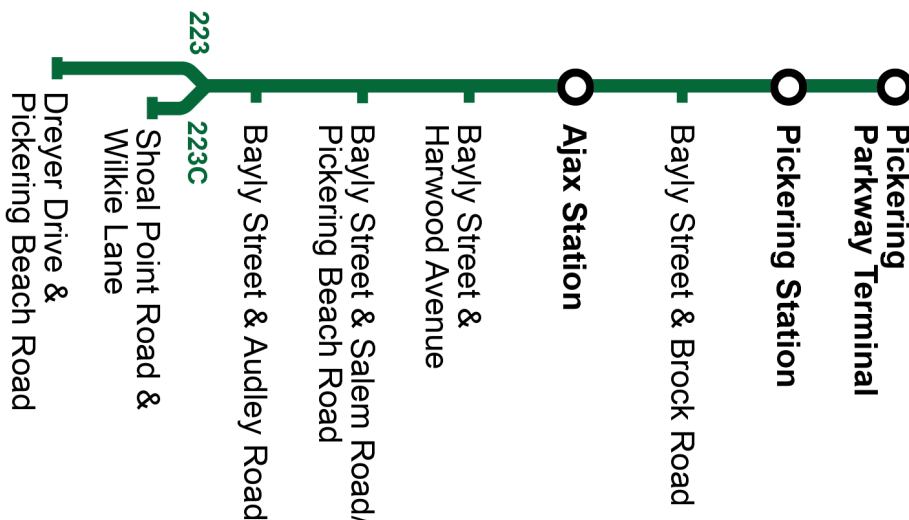

Sunday		East				
Glenanna Southbound @ The Esplanade Stop #1915	Pickering Parkway Terminal Stop #93112	Pickering Station Stop #2549	Ajax Station Arrival Stop #2569	Ajax Station Departure Stop #2569	Bayly Eastbound @ Audley Stop #3061	Pickering Beach Northbound @ Beachview Stop #3174
7:50	7:51	7:54	8:05	8:05	8:15	8:22
8:50	8:51	8:54	9:05	9:05	9:15	9:22
9:50	9:51	9:54	10:05	10:05	10:15	10:22
10:50	10:51	10:54	11:05	11:05	11:15	11:22
11:51	11:52	11:55	12:06	12:06	12:16	12:23
12:51	12:52	12:55	13:06	13:06	13:16	13:23
13:51	13:52	13:55	14:06	14:06	14:16	14:23
14:51	14:52	14:55	15:06	15:06	15:16	15:23
15:51	15:52	15:55	16:06	16:06	16:16	16:23
16:52	16:53	16:56	17:07	17:07	17:17	17:24
17:53	17:54	17:58	18:06	18:06	18:14	18:22
18:53	18:54	18:58	19:06	19:06	19:14	19:22
19:53	19:54	19:58	20:06	20:06	20:14	20:22
B 20:50	20:51	20:55	21:03	—	—	—
B 21:50	21:51	21:55	22:03	—	—	—
B To Ajax Station						

Dashes indicate the stop is not served by a trip. Trip notes are indicated by a letter or symbol and explained at the bottom of each timetable. Schedule times are shown in 24-hour clock. If you require this information in an accessible format, please contact Customer Service at 1-866-247-0055. See durhamregiontransit.com for more information.