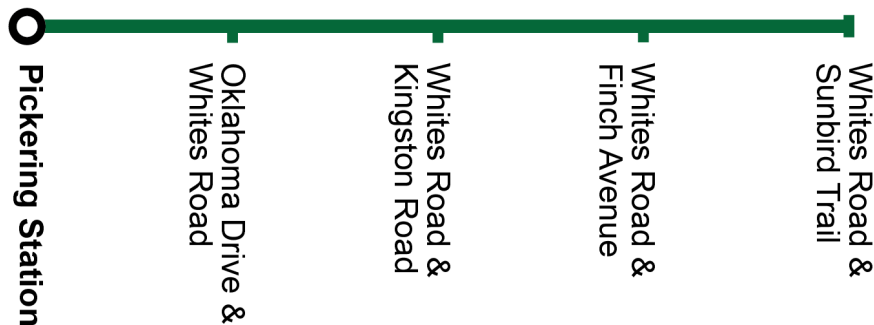

Sunday		South		
Whites Southbound @ Sunbird Trail Stop #1751	Whites Southbound @ Finch Stop #1753	Whites Southbound @ Kingston Stop #93216	Oklahoma Eastbound @ Whites Stop #93218	Pickering Station Stop #2549
14:30	14:31	14:35	14:38	14:45
15:00	15:01	15:05	15:08	15:15
15:30	15:31	15:35	15:38	15:45
16:00	16:01	16:05	16:08	16:15
16:30	16:31	16:35	16:38	16:45
17:00	17:01	17:05	17:08	17:15
17:30	17:31	17:35	17:38	17:44
18:00	18:01	18:05	18:08	18:14
18:30	18:31	18:35	18:38	18:44
19:00	19:01	19:05	19:08	19:14
20:00	20:01	20:05	20:08	20:14
21:00	21:01	21:05	21:08	21:14

181 Late night shuttle from Pickering Station		
Weekday	Saturday	Sunday
23:00	23:05	21:05
00:00	00:05	22:05
01:00		

Late night shuttle service is available to regular bus stops in Pickering. Once on board, inform the operator of your intended bus stop, who will then create a customized route.

Dashes indicate the stop is not served by a trip. Trip notes are indicated by a letter or symbol and explained at the bottom of each timetable. Schedule times are shown in 24-hour clock. If you require this information in an accessible format, please contact Customer Service at 1-866-247-0055. See durhamregiontransit.com for more information.