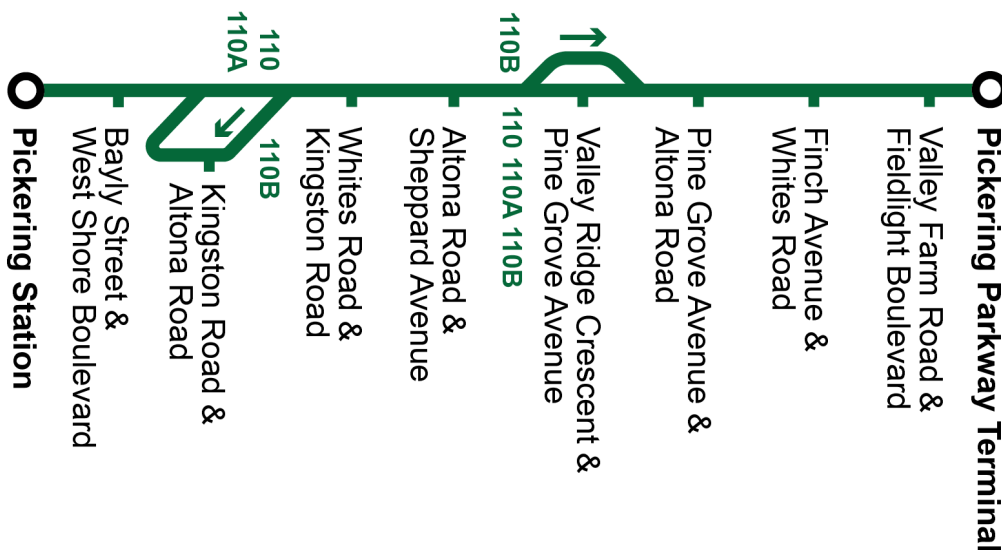

Sunday	West		
Pickering Parkway Terminal Stop #93112	Finch Westbound @ Whites Stop #93420	Pine Grove Westbound @ Altona Stop #93232	Whites Southbound @ Kingston Stop #93216
B 7:05	7:17	7:21	7:32
B 8:05	8:17	8:21	8:32
B 9:05	9:17	9:21	9:32
B 10:05	10:17	10:21	10:32
B 11:05	11:17	11:21	11:32
B 12:05	12:17	12:21	12:32
B 13:05	13:17	13:21	13:32
B 14:05	14:17	14:21	14:32
B 15:05	15:17	15:21	15:32
B 16:05	16:17	16:21	16:32
B 17:05	17:17	17:21	17:32
B 18:05	18:17	18:21	18:32
B 19:05	19:17	19:21	19:32
B 20:05	20:17	20:21	20:32
B To Whites and Kingston			

DurhamRegion Transit
110 Finch West
 Effective December 9, 2019

Weekday		West		
Pickering Parkway Terminal Stop #93112	Finch Westbound @ Whites Stop #93420	Pine Grove Westbound @ Altona Stop #93232	Whites Southbound @ Kingston Stop #93216	Pickering Station Stop #2549
—	—	5:56	6:08	6:14
—	—	6:26	6:38	6:44
6:39	6:51	6:56	7:08	7:14
7:09	7:21	7:26	7:38	7:44
7:39	7:51	7:56	8:08	8:14
7:55	8:07	8:12	8:24	8:30
B 8:35	8:47	8:51	9:02	—
B 9:05	9:17	9:21	9:32	—
B 9:35	9:47	9:51	10:02	—
B 10:05	10:17	10:21	10:32	—
B 10:35	10:47	10:51	11:02	—
B 11:05	11:17	11:21	11:32	—
B 11:35	11:47	11:51	12:02	—
B 12:05	12:17	12:21	12:32	—
B 12:35	12:47	12:51	13:02	—
B 13:05	13:17	13:21	13:32	—
B 13:35	13:47	13:51	14:02	—
B 14:05	14:17	14:21	14:32	—
B 14:35	14:47	14:51	15:02	—
B 15:05	15:17	15:21	15:32	—
15:30	15:42	15:47	15:59	16:05
16:00	16:12	16:17	16:29	16:35
16:27	16:39	16:44	16:56	17:02
16:57	17:09	17:14	17:26	17:32
17:27	17:39	17:44	17:56	18:02
17:56	18:09	18:13	18:25	18:32
18:26	18:39	18:43	18:55	19:02
B 19:05	19:17	19:21	19:32	—
B 19:35	19:47	19:51	20:02	—
B 20:05	20:17	20:21	20:32	—
B 21:00	21:12	21:16	21:27	—
B 22:00	22:12	22:16	22:27	—
B		To Whites and Kingston		