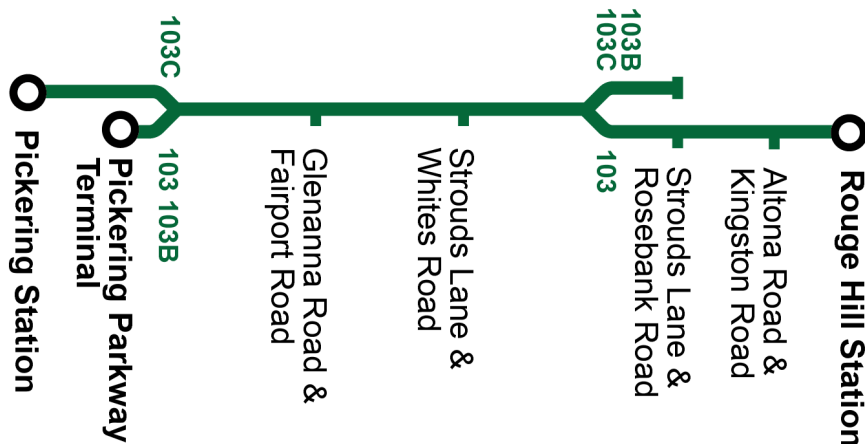

Saturday		West			
—	—	—	—	—	—
—	<b>C</b> 7:55	8:03	8:06	8:10	—
—	<b>C</b> 8:55	9:03	9:06	9:10	—
—	<b>C</b> 9:55	10:03	10:06	10:10	—
—	<b>C</b> 10:55	11:03	11:06	11:10	—
—	<b>C</b> 11:55	12:03	12:06	12:10	—
—	<b>C</b> 12:55	13:03	13:06	13:10	—
—	<b>C</b> 13:55	14:03	14:06	14:10	—
—	<b>C</b> 14:55	15:03	15:06	15:10	—
—	<b>C</b> 15:55	16:03	16:06	16:10	—
—	<b>C</b> 16:55	17:03	17:06	17:10	—
—	<b>C</b> 17:55	18:03	18:06	18:10	—
—	<b>C</b> 18:55	19:03	19:06	19:10	—
<b>C</b> To Rosebank and Strouds					

Weekday					West
Pickering Parkway Terminal <b>Stop #93112</b>	Pickering Station <b>Stop #2549</b>	Glenanna Westbound @ Fairport <b>Stop #1927</b>	Strouds Lane Westbound @ Whites (East side stop) <b>Stop #1585</b>	Rosebank Northbound @ Strouds <b>Stop #1568</b>	Rouge Hill Station <b>Stop #2732</b>
—	—	—	5:32	—	5:54
6:00	—	6:05	6:09	—	6:31
6:30	—	6:36	6:39	—	7:03
7:05	—	7:11	7:14	—	7:38
7:25	—	7:31	7:34	—	7:58
7:55	—	8:02	8:05	—	8:29
<b>B</b> 8:30	—	8:35	8:39	8:44	—
—	<b>C</b> 9:30	9:37	9:41	9:46	—
—	<b>C</b> 10:30	10:37	10:41	10:46	—
—	<b>C</b> 11:30	11:37	11:41	11:46	—
—	<b>C</b> 12:30	12:37	12:41	12:46	—
—	<b>C</b> 13:30	13:37	13:41	13:46	—
—	<b>C</b> 14:30	14:37	14:41	14:46	—
—	<b>C</b> 15:30	15:37	15:41	15:46	—
<b>B</b> 16:00	—	16:07	16:10	16:13	—
16:35	—	16:42	16:45	—	17:09
17:10	—	17:17	17:20	—	17:44
17:40	—	17:49	17:53	—	18:16
18:10	—	18:16	18:20	—	18:43
<b>B</b> 18:40	—	18:47	18:50	18:53	—
<b>B</b> 19:05	—	19:12	19:15	19:18	—
<b>B</b> 19:30	—	19:37	19:40	19:43	—
<b>B</b> To Rosebank and Strouds					
<b>C</b> To Rosebank and Strouds					