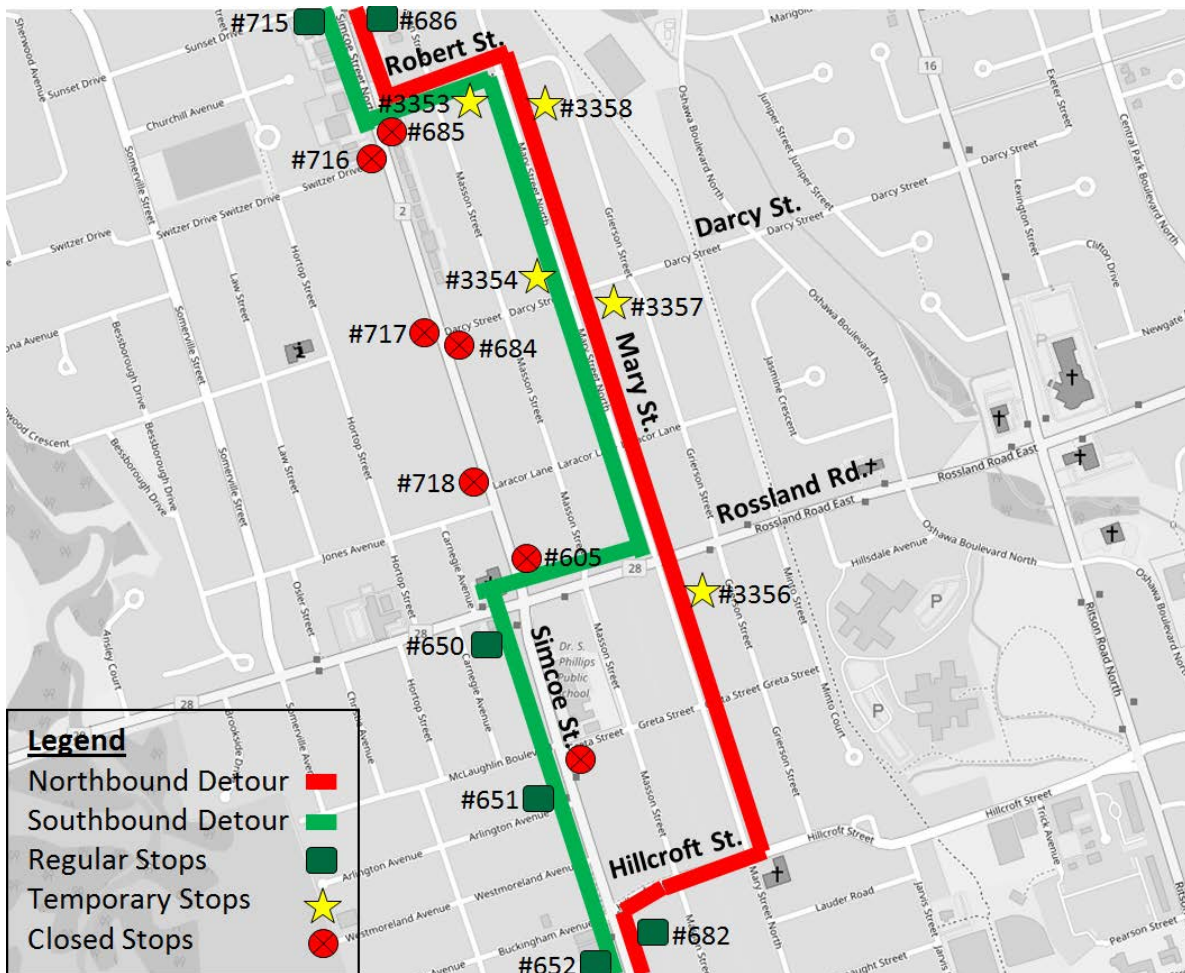

ROUTE 401 DETOUR

Effective April 10 until October, 2017, Simcoe St. will be closed between Rossland Rd. and Robert St. in Oshawa due to construction.

Detour routing and temporary stop locations:

For more information, visit durhamregiontransit.com.