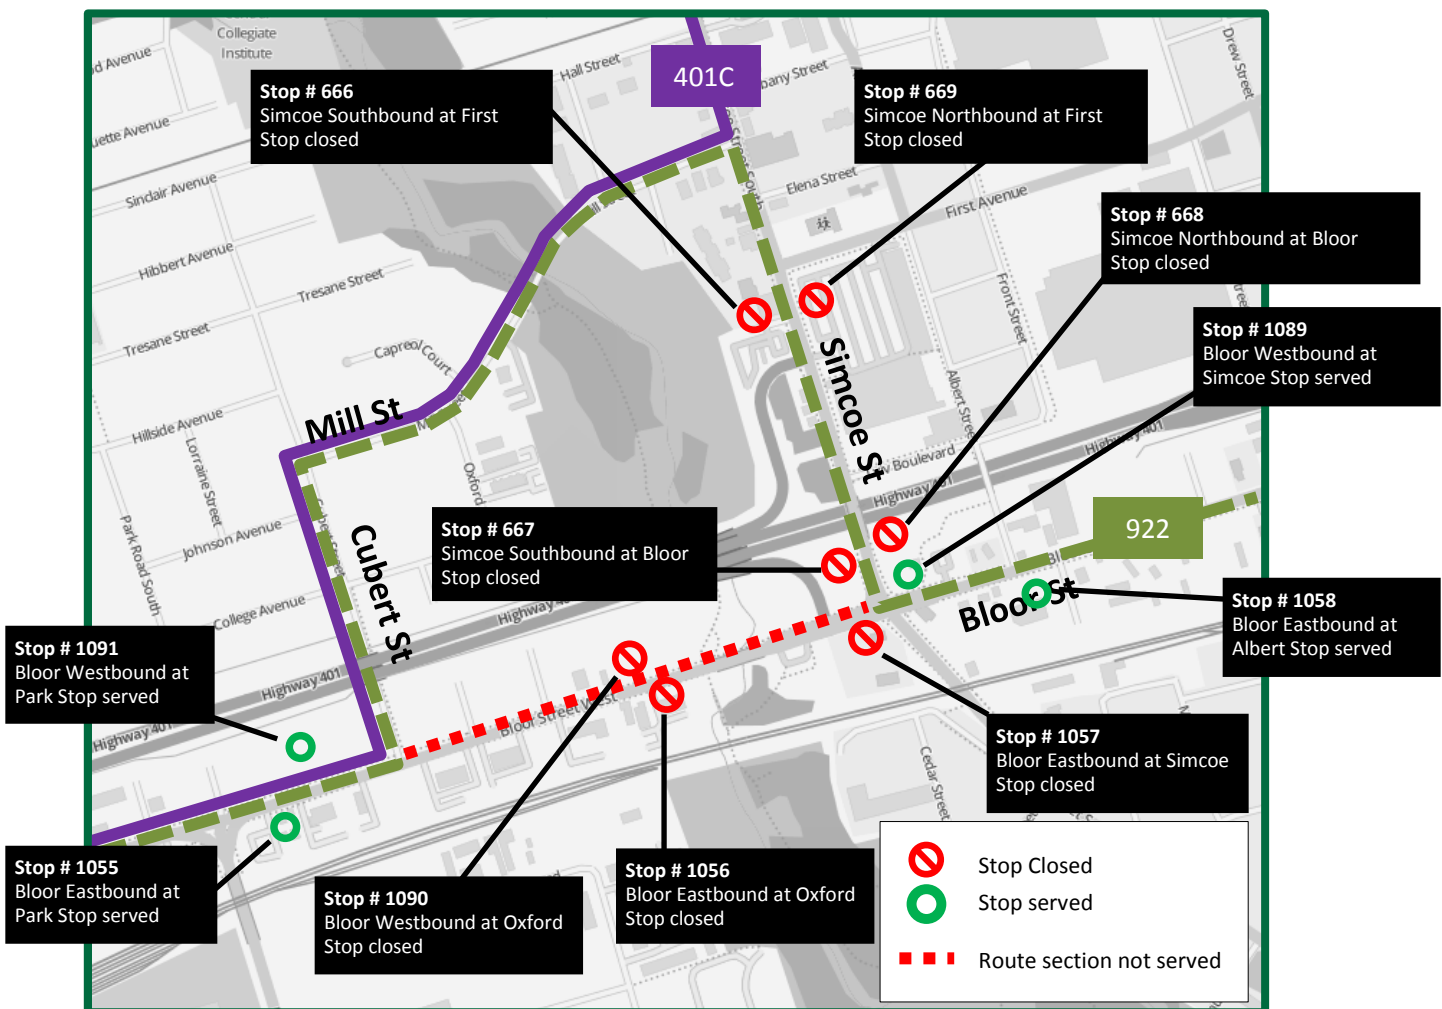

ROUTE 922 AND 401C DETOURS

Effective **Aug. 14 to December, 2017**, Routes 922 and 401C will detour via Mill Street and Cubert Street. See map for alternate stop locations.

For more information, visit durhamregiontransit.com