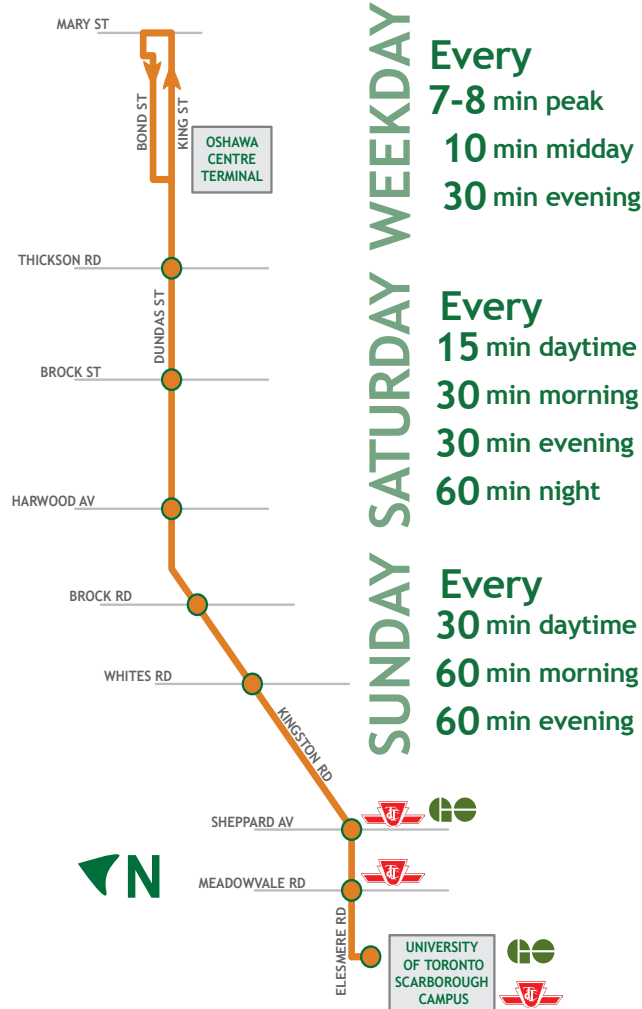

QUESTIONS?

ROUTE 412

ADELAIDE

DRT PULSE

Oshawa - Whitby - Ajax - Pickering - U of T Scarborough

durhamregiontransit.com

Customer Service Centre

1-866-247-0055

Sunday

| East to Courtice Road | | | | | West to Oshawa Centre Terminal | | | | | |
|--|---------------------------------|----------------------------------|----------------------------------|---------------------------|---|---------------------------------|----------------------------------|---------------------------------|--------------------------------|---------------------------------|
| Oshawa Centre Terminal Depart Stop # 2595 | Adelaide & Simcoe Stop # 720 | Adelaide & Harmony Stop # 728 | Margate & Townline Stop # 736 | Courtice & Moyse Arrive | Courtice & Moyse Depart Stop # 93323 | Nash & Townline Stop # 93337 | Adelaide & Harmony Stop # 746 | Adelaide & Simcoe Stop # 754 | Stevenson & King Stop # 953 | Oshawa Centre Terminal Arrive |
| 412 | | | | | 412 | | | | | |
| 10:15 | 10:23 | 10:28 | 10:32 | 10:45 | 09:56 | 10:05 | 10:12 | 10:18 | 10:22 | 10:27 |
| 11:15 | 11:23 | 11:28 | 11:32 | 11:45 | 10:56 | 11:05 | 11:12 | 11:18 | 11:22 | 11:27 |
| 12:15 | 12:23 | 12:28 | 12:32 | 12:45 | 11:56 | 12:05 | 12:12 | 12:18 | 12:22 | 12:27 |
| 13:15 | 13:23 | 13:28 | 13:32 | 13:45 | 12:56 | 13:05 | 13:12 | 13:18 | 13:22 | 13:27 |
| 14:15 | 14:23 | 14:28 | 14:32 | 14:45 | 13:56 | 14:05 | 14:12 | 14:18 | 14:22 | 14:27 |
| 15:15 | 15:23 | 15:28 | 15:32 | 15:45 | 14:56 | 15:05 | 15:12 | 15:18 | 15:22 | 15:27 |
| 16:15 | 16:23 | 16:28 | 16:32 | 16:45 | 15:56 | 16:05 | 16:12 | 16:18 | 16:22 | 16:27 |
| 17:15 | 17:23 | 17:28 | 17:32 | 17:45 | 16:56 | 17:05 | 17:12 | 17:18 | 17:22 | 17:27 |
| | | | | | 17:56 | 18:05 | 18:12 | 18:18 | 18:22 | 18:27 |
| | | | | | 18:54 | 19:00 | - | - | - | - |