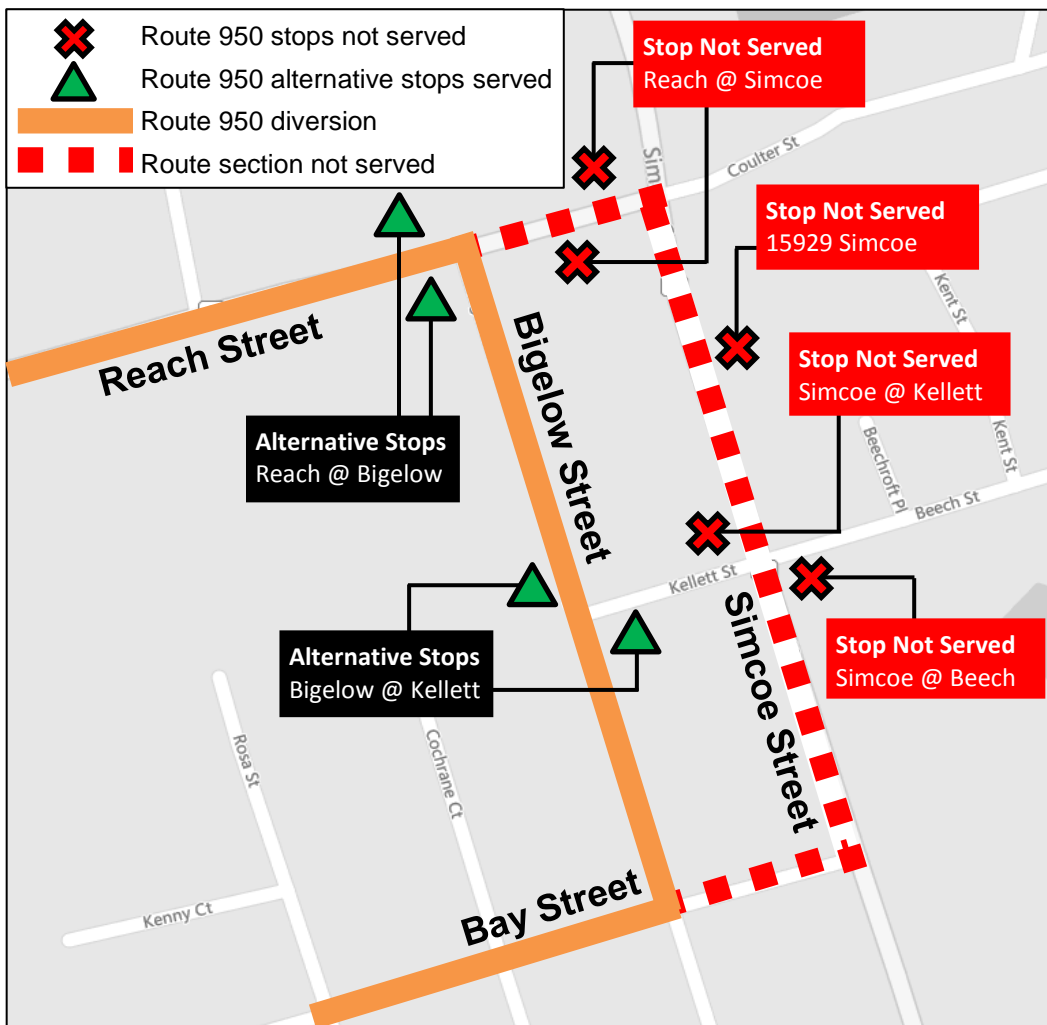

TEMPORARY ROUTE DETOUR

Until March 9, DRT Route 950 will temporarily detour due to road construction on Simcoe Street.

If you require this information in an accessible format, please contact Customer Service at DRThelps@durham.ca or 1-866-247-0055