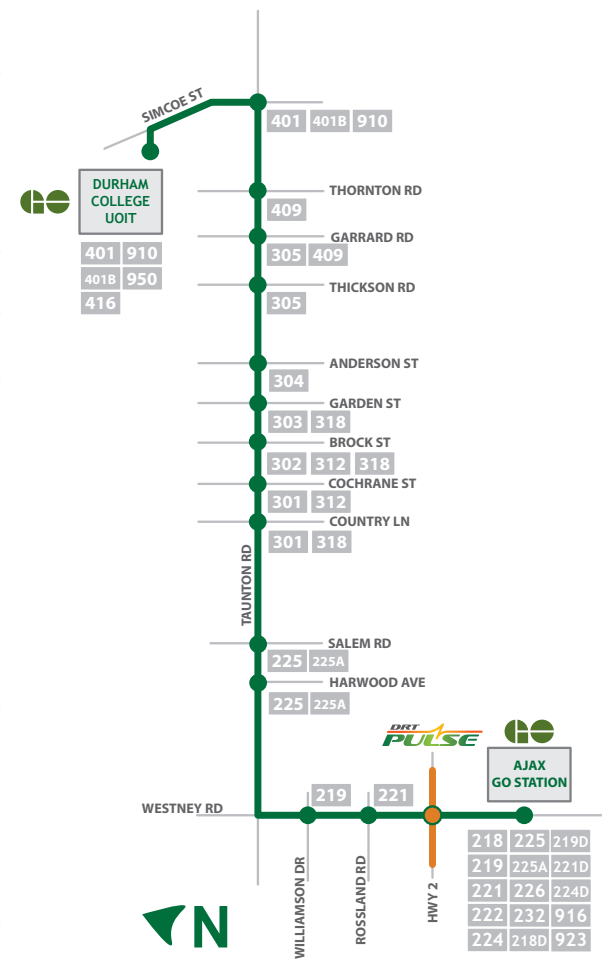

PULSE is the rapid, high-frequency, bus route along Highway 2 between downtown Oshawa and Scarborough

WEEKDAY

Every 7-8 min peak
15 min midday
30 min evening

SATURDAY

Every 15 min daytime
30 min morning
30 min evening
60 min night

SUNDAY

Every 30 min daytime
60 min morning
60 min evening

QUESTIONS?

Customer Service Centre
1-866-247-0055

www.durhamregiontransit.com

@durham_transit

/durhamregiontransit

REGIONAL SERVICE ACROSS TAUNTON

If this information is required in an accessible format, please call 1-866-247-0055

Effective May 4, 2015