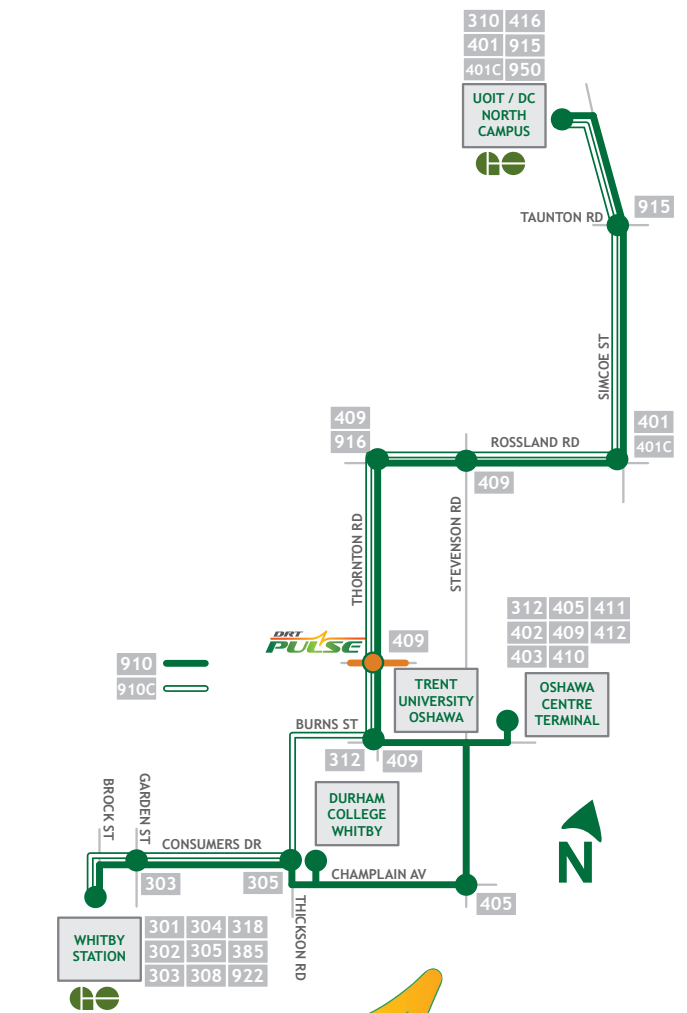

QUESTIONS?

ROUTE 910

CAMPUS CONNECT

Oshawa - Whitby - Ajax - Pickering - U of T Scarborough

durhamregiontransit.com

Customer Service Centre

1-866-247-0055

@durham_transit
 /durhamregiontransit

Haven't Gone PRESTO?

It's easy to use and saves you money.

Visit durhamregiontransit.com for more information.

PULSE is the rapid, high-frequency, bus route along Highway 2 between downtown Oshawa and Scarborough. Visit www.durhamregiontransit.com for more information.

South to Whitby Station								
Route / Branch	UOIT / DC North Campus Depart Stop # 698	Simcoe & Taunton Stop # 711	Simcoe & Rossland Stop # 597	Thornton & Rossland Stop # 553	Thornton & King Stop # 561	Oshawa Centre Terminal Stop # 2595	Durham College - Whitby Campus Stop # 339	Whitby Station Arrive Stop # 2576
Saturday								
910	07:55	08:00	08:04	08:09	08:12	08:17	08:25	08:33
910	08:55	09:00	09:04	09:09	09:12	09:17	09:25	09:33
910	09:55	10:00	10:04	10:09	10:12	10:17	10:25	10:33
910	10:55	11:00	11:04	11:09	11:12	11:17	11:25	11:33
910	11:55	12:00	12:04	12:09	12:12	12:17	12:25	12:33
910	12:55	13:00	13:04	13:09	13:12	13:17	13:25	13:33
910	13:55	14:00	14:04	14:09	14:12	14:17	14:25	14:33
910	14:55	15:00	15:04	15:09	15:12	15:17	15:25	15:33
910	15:55	16:00	16:04	16:09	16:12	16:17	16:25	16:33
910	16:55	17:00	17:04	17:09	17:12	17:17	17:25	17:33
910	17:55	18:00	18:04	18:09	18:12	18:17	18:25	18:33
910	18:55	19:00	19:04	19:09	19:12	19:17	19:25	19:33
910	19:55	20:00	20:04	20:09	20:12	20:17	20:25	20:33
910	20:55	21:00	21:04	21:09	21:12	21:17	21:25	21:33
910	21:55	22:00	22:04	22:09	22:12	22:17	22:25	22:33
Sunday								
910	07:55							