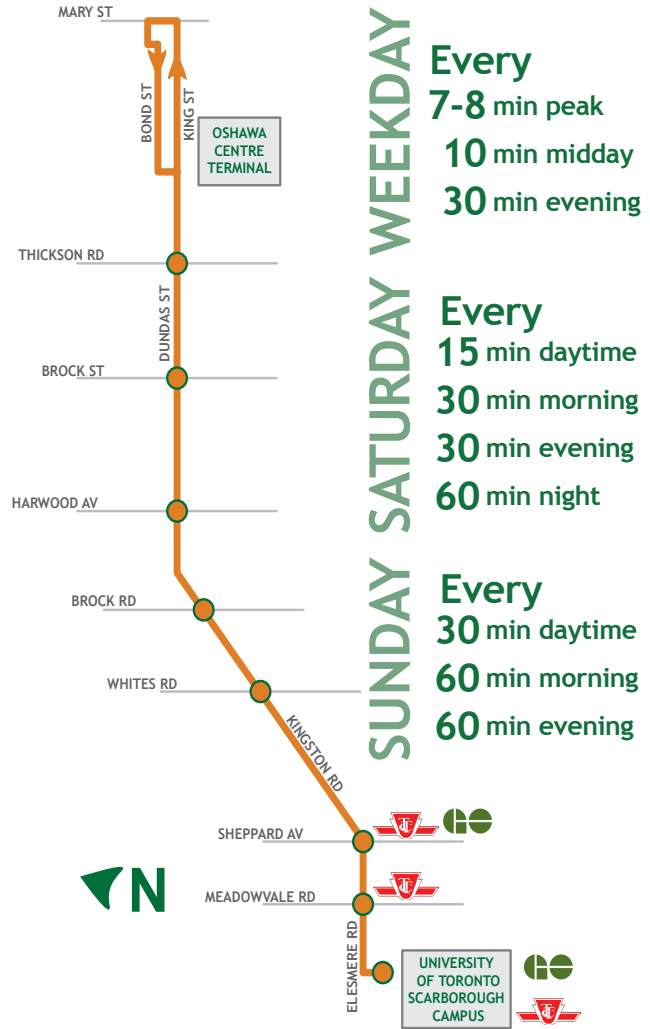

durhamregiontransit.com

Customer Service Centre

1-866-247-0055

@durham_transit
 /durhamregiontransit