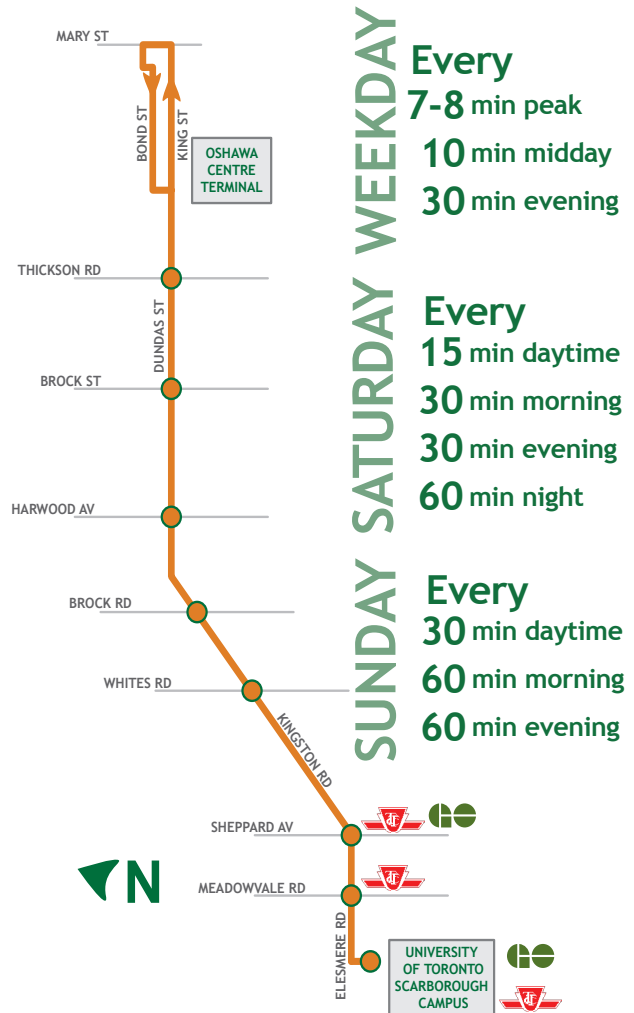

DRT PULSE

Oshawa - Whitby - Ajax - Pickering - UofT Scarborough

PULSE is the rapid, high-frequency, bus route along Highway 2 between downtown Oshawa and Scarborough. Visit www.durhamregiontransit.com for more information.