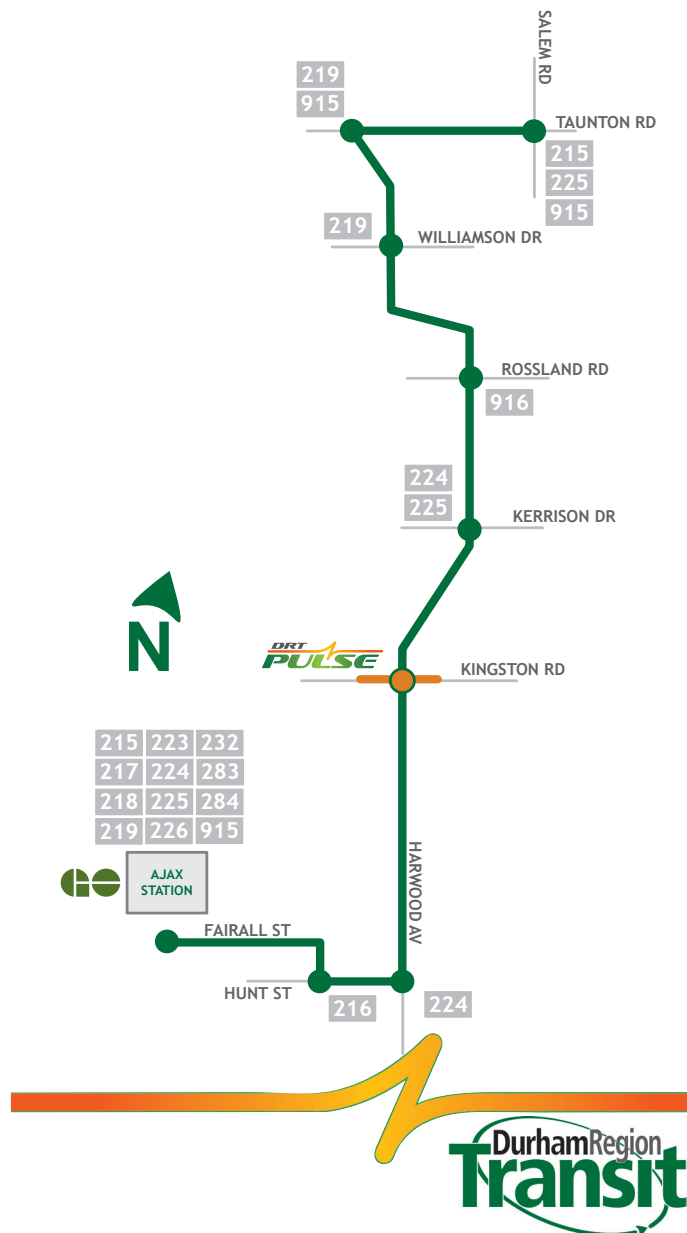

HARWOOD NORTH

Effective January 2, 2017