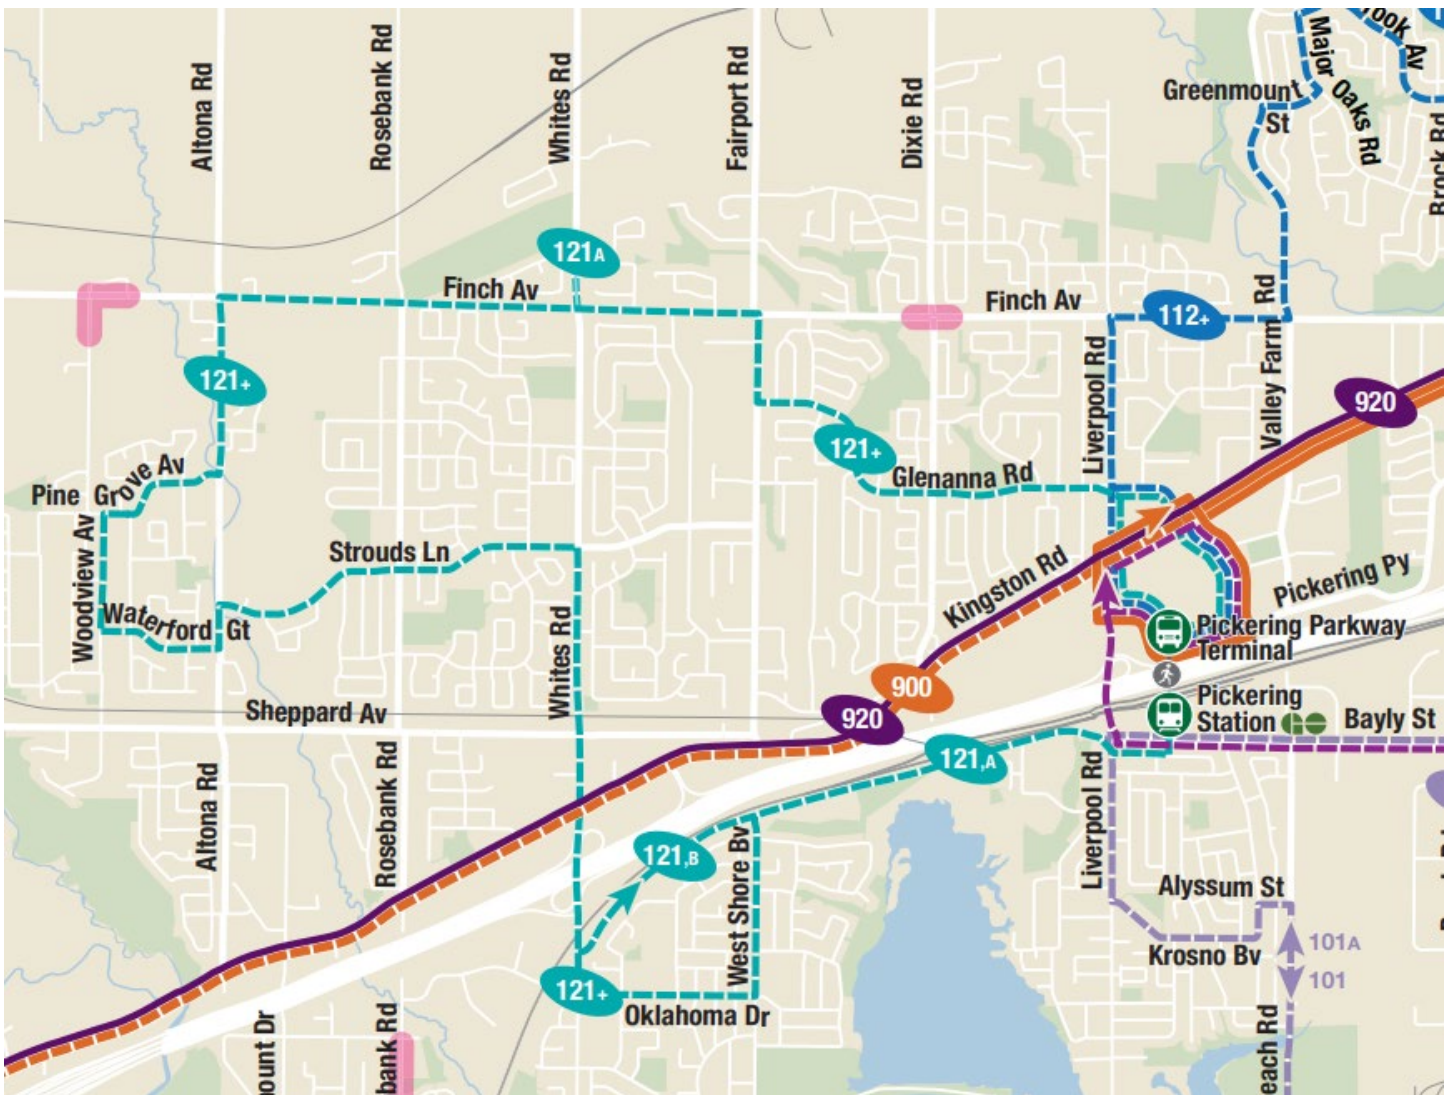

Operates at least every 30 minutes

Operates at least every two hours

On Demand available to nearby bus routes at all times. Peak-period connections to local GO Transit rail stations available.

On Demand available to nearby bus routes when bus route is not operating.

Saturday and Sunday				West
Pickering Parkway Terminal Platform B12/ <b>Stop #93112</b>	Finch Westbound @ Whites <b>Stop #93420</b>	Pine Grove Westbound @ Altona <b>Stop #93232</b>	Whites Southbound @ Kingston <b>Stop #93216</b>	
<b>B</b> 07:20	07:30	07:34	07:45	
<b>B</b> 07:45	07:55	07:59	08:10	
<b>B</b> 08:15	08:25	08:29	08:40	
<b>B</b> 08:45	08:55	09:00	09:12	
<b>B</b> 09:15	09:25	09:30	09:42	
<b>B</b> 09:45	09:55	10:00	10:12	
<b>B</b> 10:15	10:25	10:30	10:42	
<b>B</b> 10:45	10:55	11:00	11:12	
<b>B</b> 11:15	11:25	11:30	11:42	
<b>B</b> 11:45	11:55	12:00	12:12	
<b>B</b> 12:15	12:25	12:30	12:42	
<b>B</b> 12:45	12:55	13:00	13:12	
<b>B</b> 13:15	13:25	13:30	13:42	
<b>B</b> 13:45	13:55	14:00	14:12	
<b>B</b> 14:15	14:25	14:30	14:42	
<b>B</b> 14:45	14:55	15:00	15:12	
<b>B</b> 15:15	15:25	15:30	15:42	
<b>B</b> 15:45	15:55	16:00	16:12	
<b>B</b> 16:15	16:25	16:30	16:42	
<b>B</b> 16:45	16:55	17:00	17:12	
<b>B</b> 17:15	17:25	17:30	17:42	
<b>B</b> 17:45	17:55	18:00	18:12	
<b>B</b> 18:15	18:25	18:29	18:40	
<b>B</b> 18:45	18:55	18:59	19:10	
<b>B</b> 19:15	19:25	19:29	19:40	
<b>B</b> To West Shore				