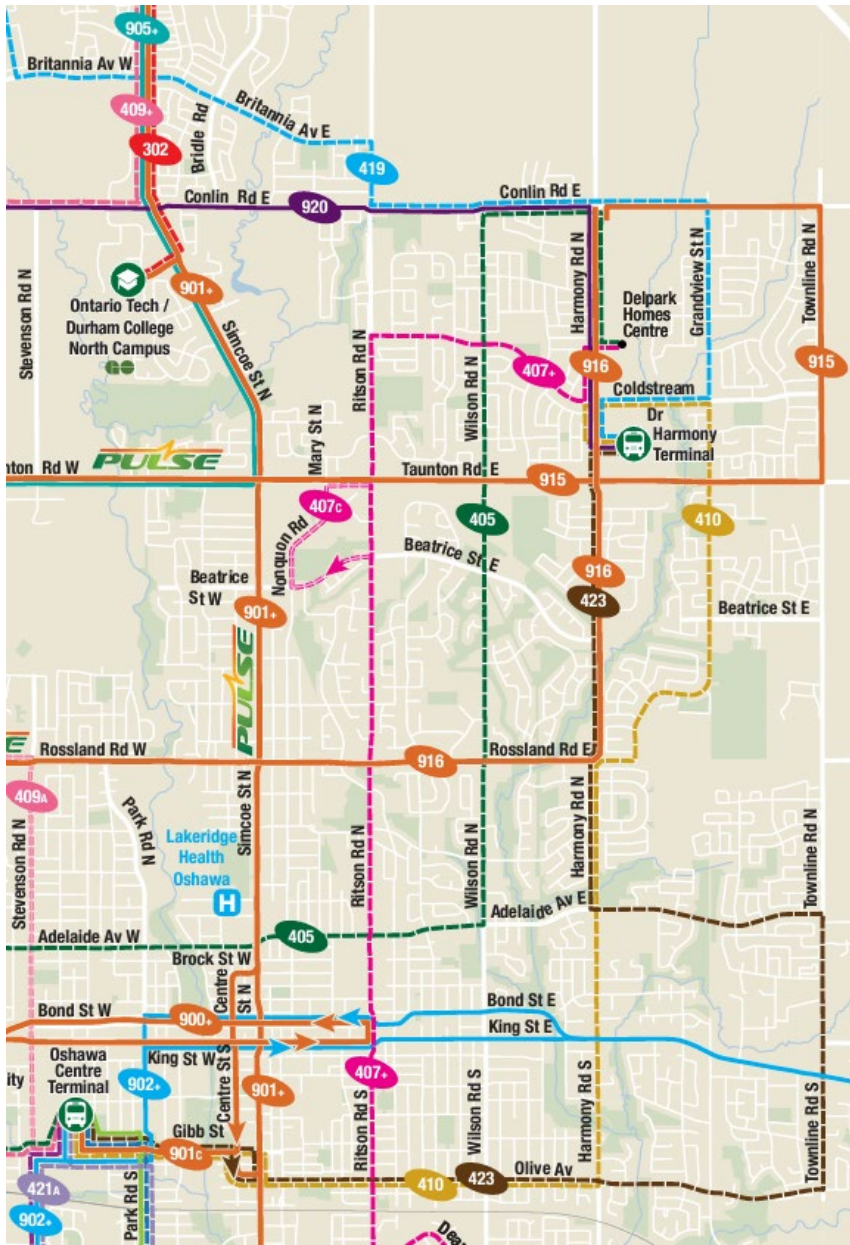

Legend

Operates at least every 20 minutes, weekdays, from AM peak through PM peak.
Operates at least every 30 minutes at other times.

Operates at least every 30 minutes

Operates at least every 15 minutes during certain times, operates at least every 30 minute at other times.

Operates at least every 30 minutes

Effective April 8, 2023

Customers are encouraged to visit www.durhamregiontransit.com to stay up to date with the latest schedule information.