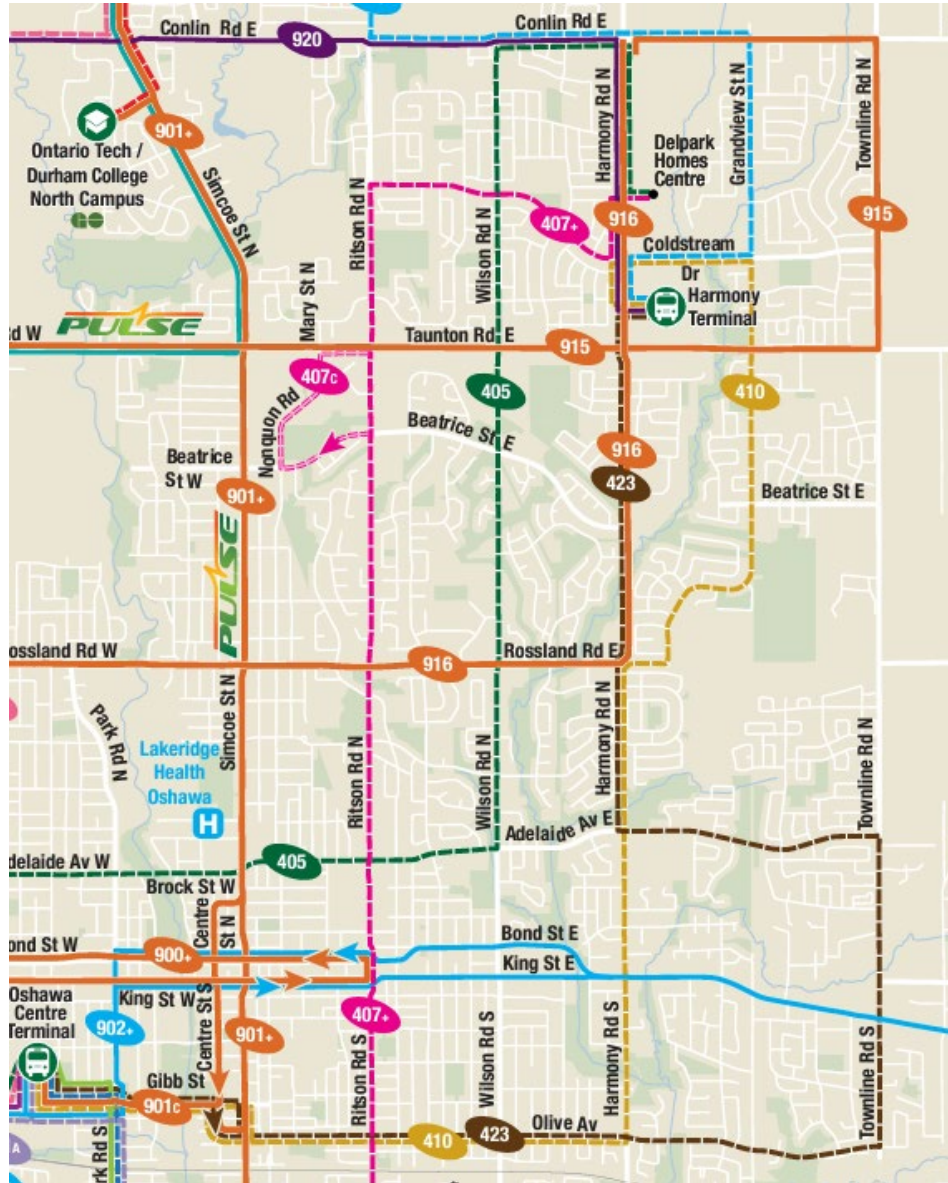

Eastdale CVI Travel Guide

Effective April 8, 2023

Customers are encouraged to visit www.durhamregiontransit.com to stay up to date with the latest schedule information.

Legend:

-  Operates at least every 15 minutes during certain times, operates at least every 30 minutes at other times.
-  Operates at least every 30 minutes
-  Operates at least every two hours
-  On Demand available to nearby bus routes at all times. Peak-period connections to local GO Transit rail stations available.
-  On Demand available to nearby bus routes when bus route is not operating.

Saturday and Sunday						South
Route	Harmony Terminal Stop #812	Grandview Southbound @ Park Ridge Stop #800	Harmony Southbound @ King Stop #1148	Gibb Westbound @ Centre Stop #2604	Oshawa Centre Terminal Stop #2595	
410	06:20	06:25	06:34	06:42	06:45	
410	06:50	06:55	07:04	07:12	07:15	
410	07:20	07:25	07:34	07:42	07:45	
410	07:50	07:55	08:04	08:12	08:15	
410	08:20	08:25	08:34	08:42	08:45	
410	08:50	08:55	09:04	09:12	09:15	
410	09:20	09:25	09:34	09:42	09:45	
410	09:50	09:55	10:05	10:13	10:17	
410	10:20	10:25	10:35	10:43	10:47	
410	10:50	10:55	11:05	11:13	11:17	
410	11:20	11:25	11:35	11:43	11:47	
410	11:50	11:55	12:05	12:13	12:17	
410	12:20	12:25	12:35	12:43	12:47	
410	12:50	12:55	13:05	13:13	13:17	
410	13:20	13:25	13:35	13:43	13:47	
410	13:50	13:55	14:05	14:13	14:17	
410	14:20	14:25	14:35	14:43	14:47	
410	14:50	14:55	15:05	15:13	15:17	
410	15:20	15:25	15:35	15:43	15:47	
410	15:50	15:55	16:05	16:13	16:17	
410	16:20	16:25	16:35	16:43	16:47	
410	16:50	16:55	17:05	17:13	17:17	
410	17:20	17:25	17:35	17:42	17:46	
410	17:50	17:55	18:05	18:12	18:16	
410	18:20	18:25	18:35	18:42	18:46	
410	18:50	18:55	19:05	19:12	19:16	
410	19:20	19:25	19:35	19:42	19:46	
410	19:50	19:55	20:05	20:12	20:16	
410	20:20	20:25	20:35	20:42	20:46	
410	20:50	20:55	21:05	21:12	21:16	
410	21:15	21:20	21:30	21:37	21:41	
410	21:50	21:55	22:05	22:12	22:16	
410	22:20	22:25	22:35	22:42	22:46	